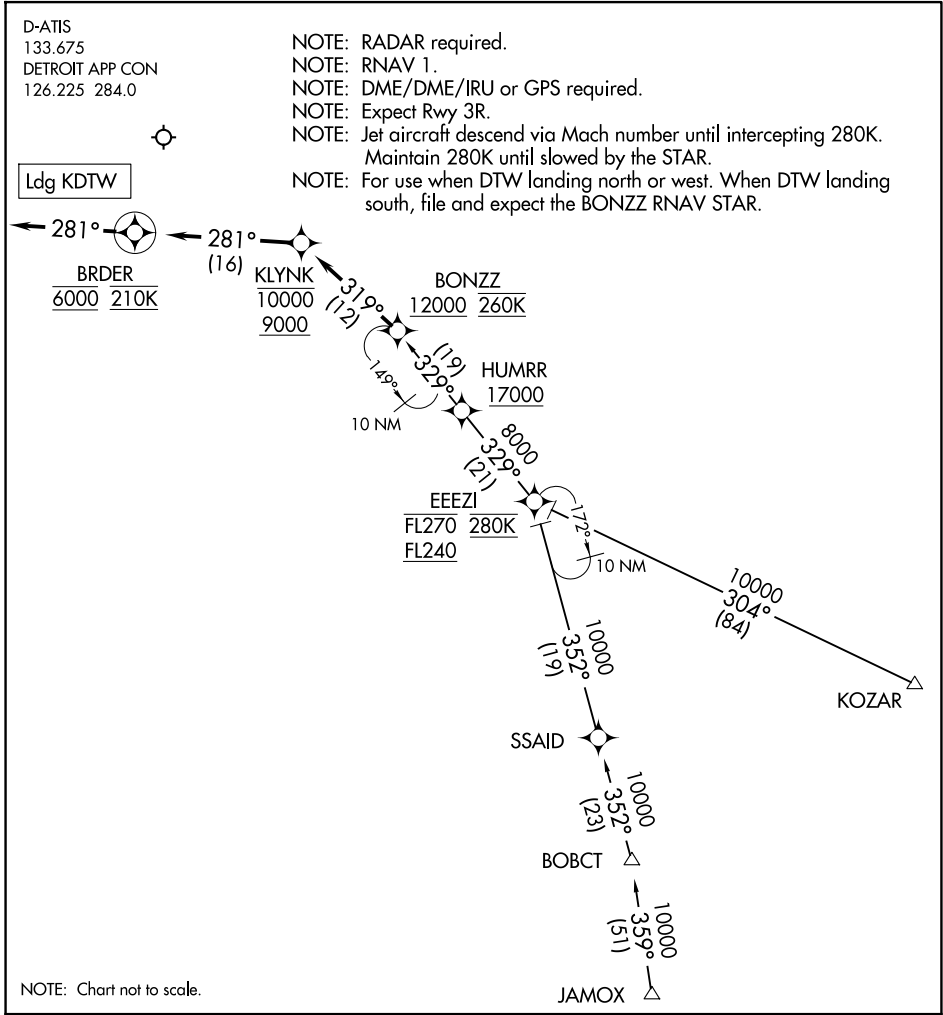

(BONZZ.KLYNK3) 21112

KLYNK THREE ARRIVAL (RNAV)

DETROIT METRO WAYNE COUNTY (DTW)

DETROIT, MICHIGAN

ARRIVAL ROUTE DESCRIPTION

JAMOX TRANSITION (JAMOX.KLYNK3)

KOZAR TRANSITION (KOZAR.KLYNK3)

From BONZZ on track 319° to cross KLYNK between 9000 and 10000, then on track 281° to cross BRDER at 6000 and at 210K, then on track 281°. Expect RADAR vectors to final approach course.

LOST COMMUNICATIONS

From BRDER, execute ILS Rwy 3R approach.

KLYNK THREE ARRIVAL (RNAV)

(BONZZ.KLYNK3) 10OCT19

DETROIT, MICHIGAN

DETROIT METRO WAYNE COUNTY (DTW)

EC-1, 11 JUN 2026 to 09 JUL 2026

EC-1, 11 JUN 2026 to 09 JUL 2026