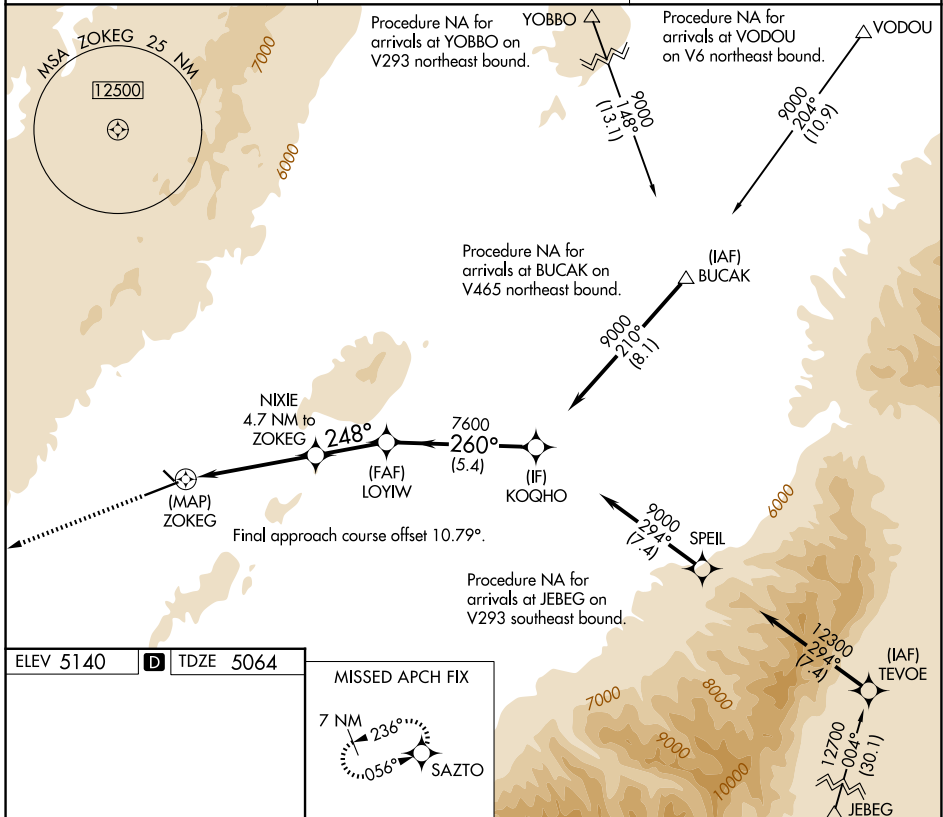

APP CRS 248°	Rwy Ldg TDZE Apt Elev	6418 5064 5140
------------------------	-----------------------------	---

RNAV (GPS) RWY 24

ELKO RGNL (EKO)

RNP APCH. Inop table does not apply to Cats C/D. Circling Rwy 24 NA at night. Rwy 24 helicopter visibility reduction below 3/4 SM NA. -25°C	MALSRR 	MISSED APPROACH: Climb to 10000 direct SAZTO and hold, continue climb-in-hold to 10000.
ASOS 119.275	SALT LAKE CENTER 132.25 338.35	UNICOM 123.0 (CTAF) 0

	A		B		C		D
CATEGORY	A		B		C		D
LNAV MDA	6260-3/4 1196 (1200-3/4)		6260-1 1196 (1200-1)		6260-3 1196 (1200-3)		1196 (1200-3)
CIRCLING	6260-1 1/4 1120 (1200-1 1/4)		6260-1 1/2 1120 (1200-1 1/2)		6640-3 1500 (1500-3)		6960-3 1820 (1900-3)

SW-4, 11 JUN 2026 to 09 JUL 2026

SW-4, 11 JUN 2026 to 09 JUL 2026