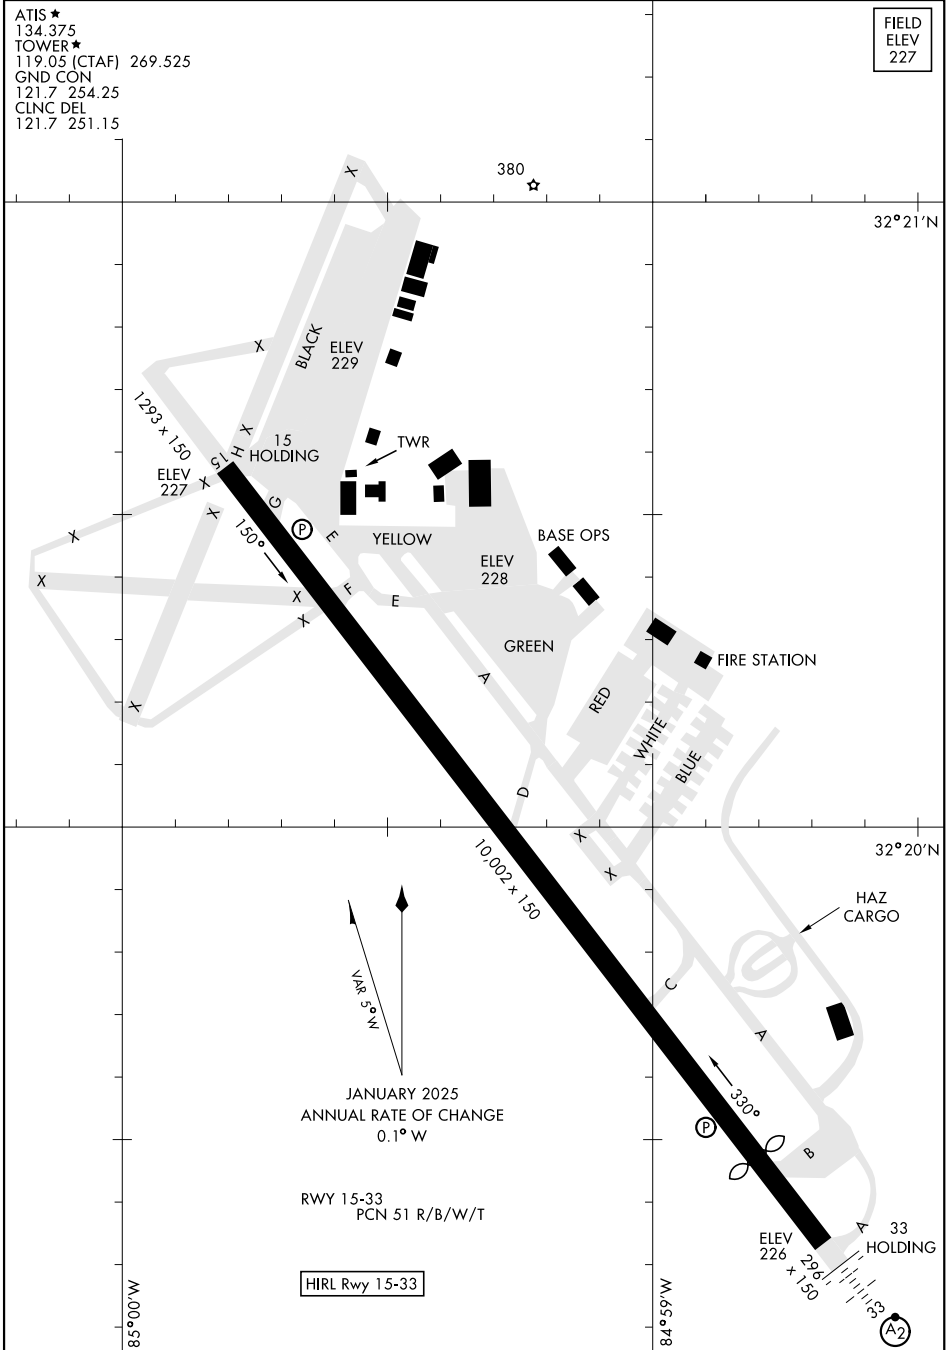

AIRPORT DIAGRAM

[USA]

LAWSON AAF (KLSF)

FORT BENNING, GEORGIA

ATIS ★
 134.375
 TOWER ★
 119.05 (CTAF) 269.525
 GND CON
 121.7 254.25
 CLNC DEL
 121.7 251.15

FIELD ELEV 227

SE-4, 11 JUN 2026 to 09 JUL 2026

SE-4, 11 JUN 2026 to 09 JUL 2026

AIRPORT DIAGRAM

FORT BENNING, GEORGIA
LAWSON AAF (FORT BENNING) (KLSF)