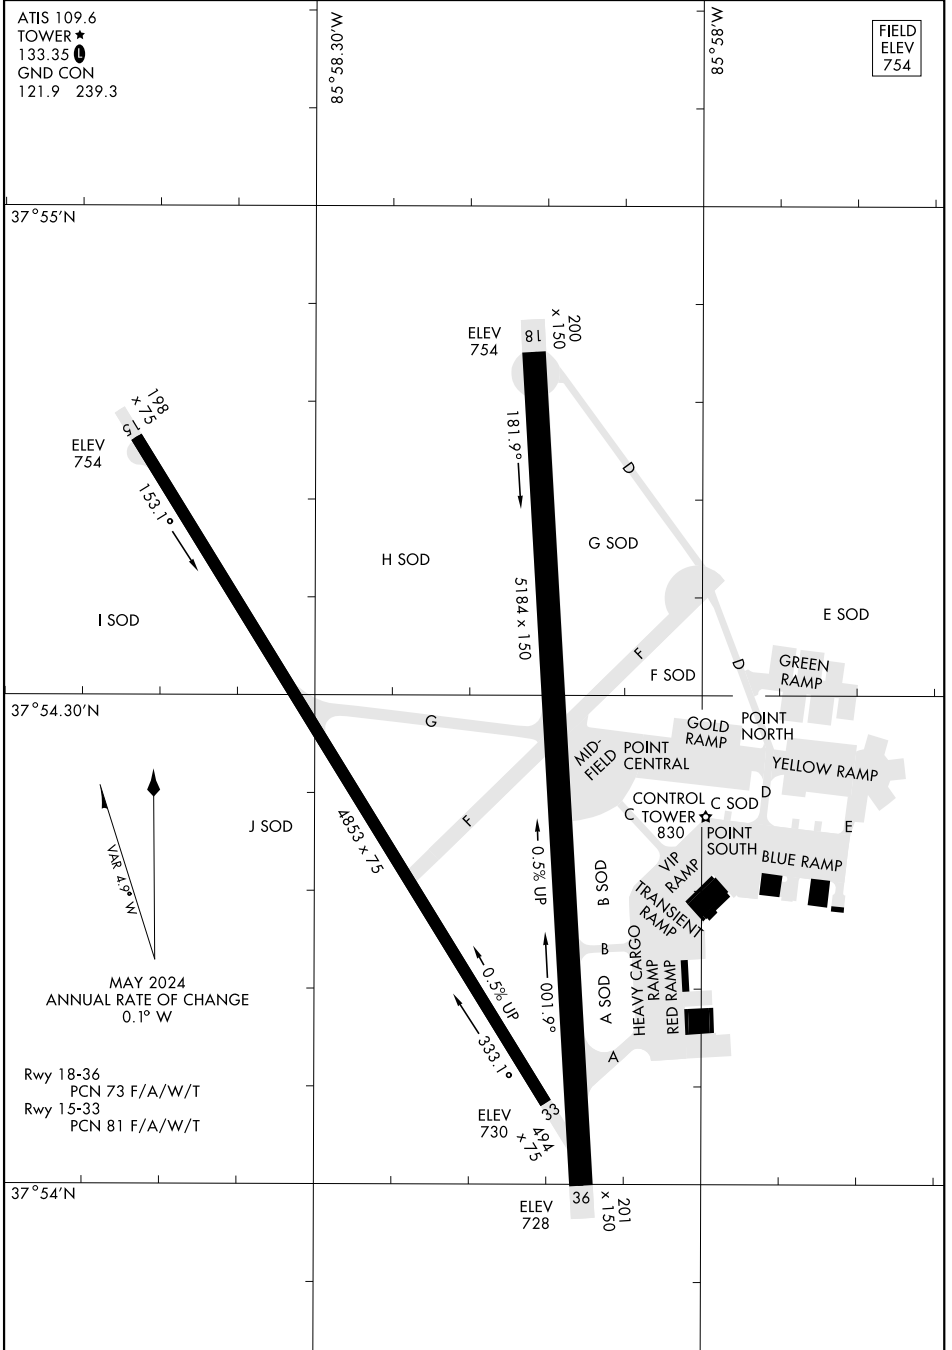

AIRPORT DIAGRAM

[USA]

GODMAN AAF (KFTK)

FORT KNOX, KENTUCKY

ATIS 109.6
 TOWER ★
 133.35
 GND CON
 121.9 239.3

FIELD ELEV 754

SE-1, 11 JUN 2026 to 09 JUL 2026

SE-1, 11 JUN 2026 to 09 JUL 2026

↑
 Magnetic Variation
 1.5° W
 MAY 2024
 ANNUAL RATE OF CHANGE
 0.1° W

Rwy 18-36
 PCN 73 F/A/W/T
 Rwy 15-33
 PCN 81 F/A/W/T

AIRPORT DIAGRAM

FORT KNOX, KENTUCKY

GODMAN AAF (KFTK)