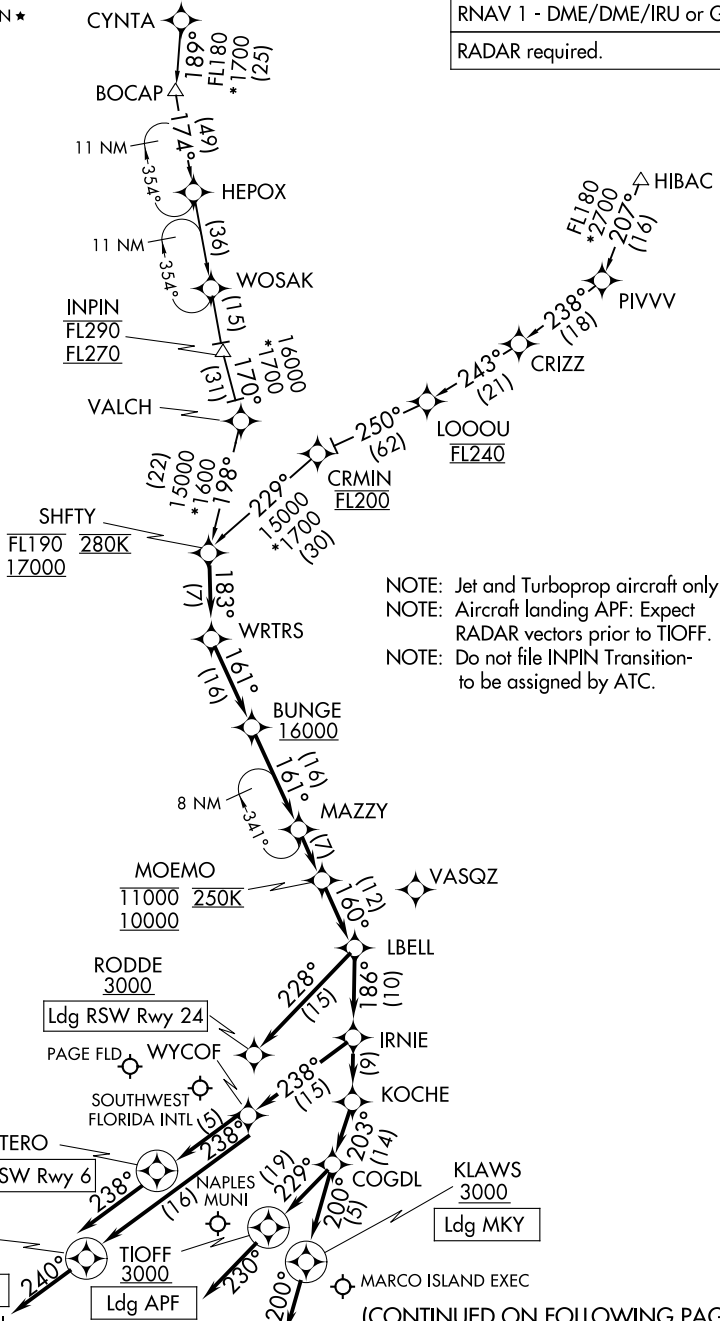

# SHFTY SIX ARRIVAL (RNAV)

FORT MYERS, FLORIDA

FORT MYERS APP CON ★  
 126.8  
 APF ATIS  
 134.225  
 FMY ATIS  
 123.725  
 RSW D-ATIS  
 124.65

RNAV 1 - DME/DME/IRU or GPS.  
 RADAR required.

NOTE: Jet and Turboprop aircraft only.  
 NOTE: Aircraft landing APF: Expect RADAR vectors prior to TIOFF.  
 NOTE: Do not file INPIN Transition to be assigned by ATC.

NOTE: Chart not to scale.

(CONTINUED ON FOLLOWING PAGE)

# SHFTY SIX ARRIVAL (RNAV)

FORT MYERS, FLORIDA

SE-3, 11 JUN 2026 to 09 JUL 2026

SE-3, 11 JUN 2026 to 09 JUL 2026