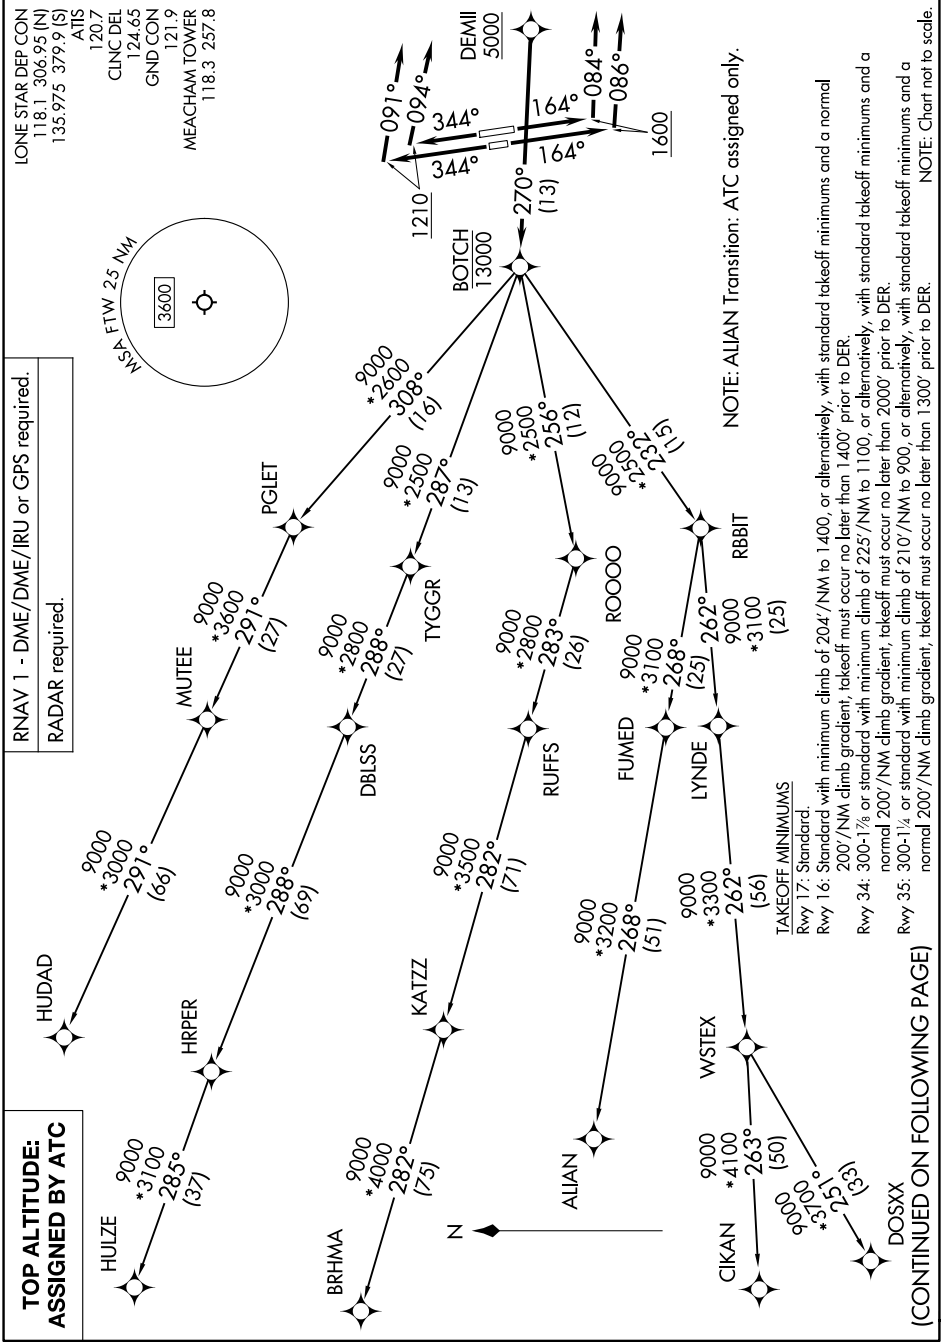

BOTCH TWO DEPARTURE (RNAV)

FORT WORTH, TEXAS

9202 JUN 60 11 JUN 2026 to 09 JUL 2026

BOTCH TWO DEPARTURE (RNAV)

FORT WORTH, TEXAS

SC-2, 11 JUN 2026 to 09 JUL 2026

NOTE: Chart not to scale.