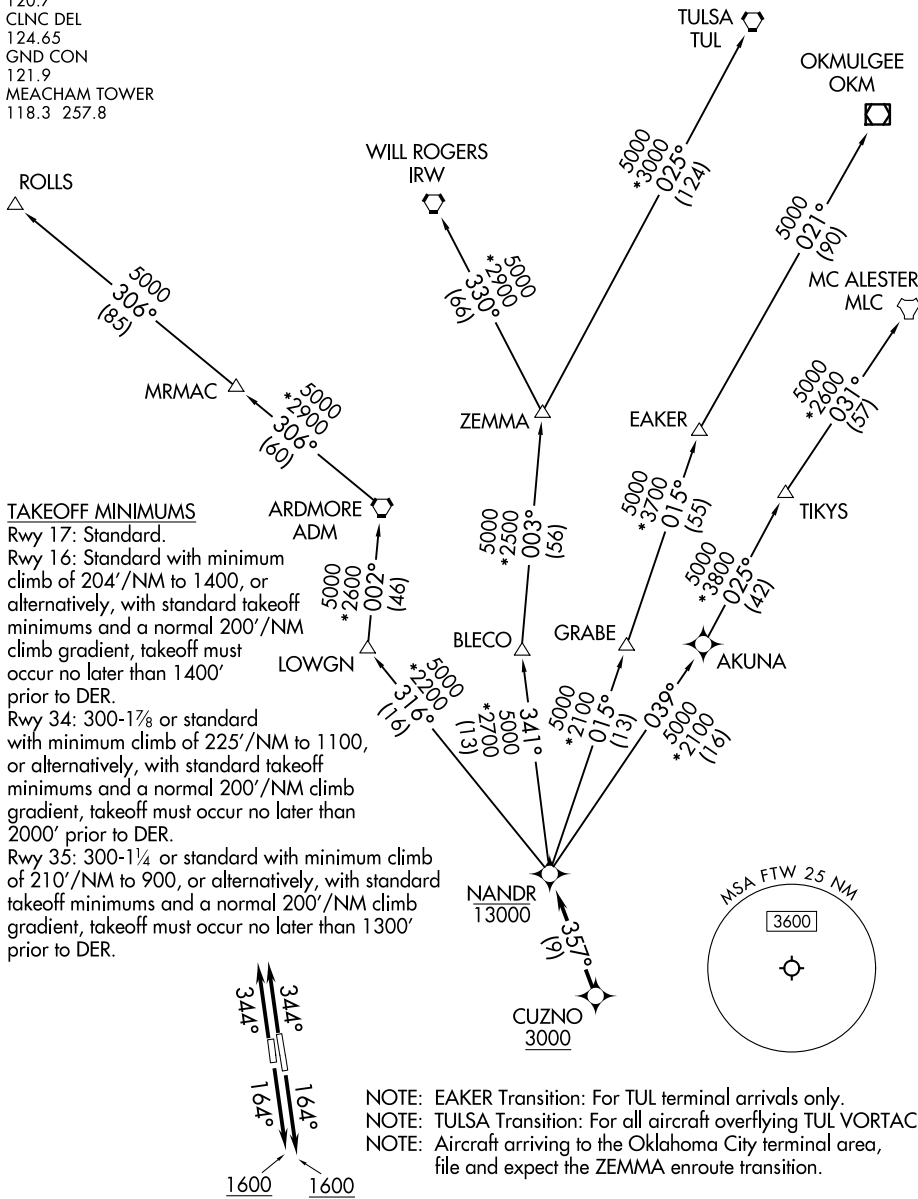

# NANDR FOUR DEPARTURE (RNAV)

FORT WORTH, TEXAS

LONE STAR DEP CON  
 118.1 306.95 (34, 35)  
 135.975 379.9 (16, 17)  
 ATIS  
 120.7  
 CLNC DEL  
 124.65  
 GND CON  
 121.9  
 MEACHAM TOWER  
 118.3 257.8

RNAV 1 - DME/DME/IRU or GPS required.  
 RADAR required.

**TOP ALTITUDE:  
 ASSIGNED BY ATC**

SC-2, 11 JUN 2026 to 09 JUL 2026

SC-2, 11 JUN 2026 to 09 JUL 2026

NOTE: Chart not to scale.

(CONTINUED ON FOLLOWING PAGE)

# NANDR FOUR DEPARTURE (RNAV)

(NANDR4.NANDR) 14MAY26

FORT WORTH, TEXAS

FORT WORTH MEACHAM INTL (F'TW)