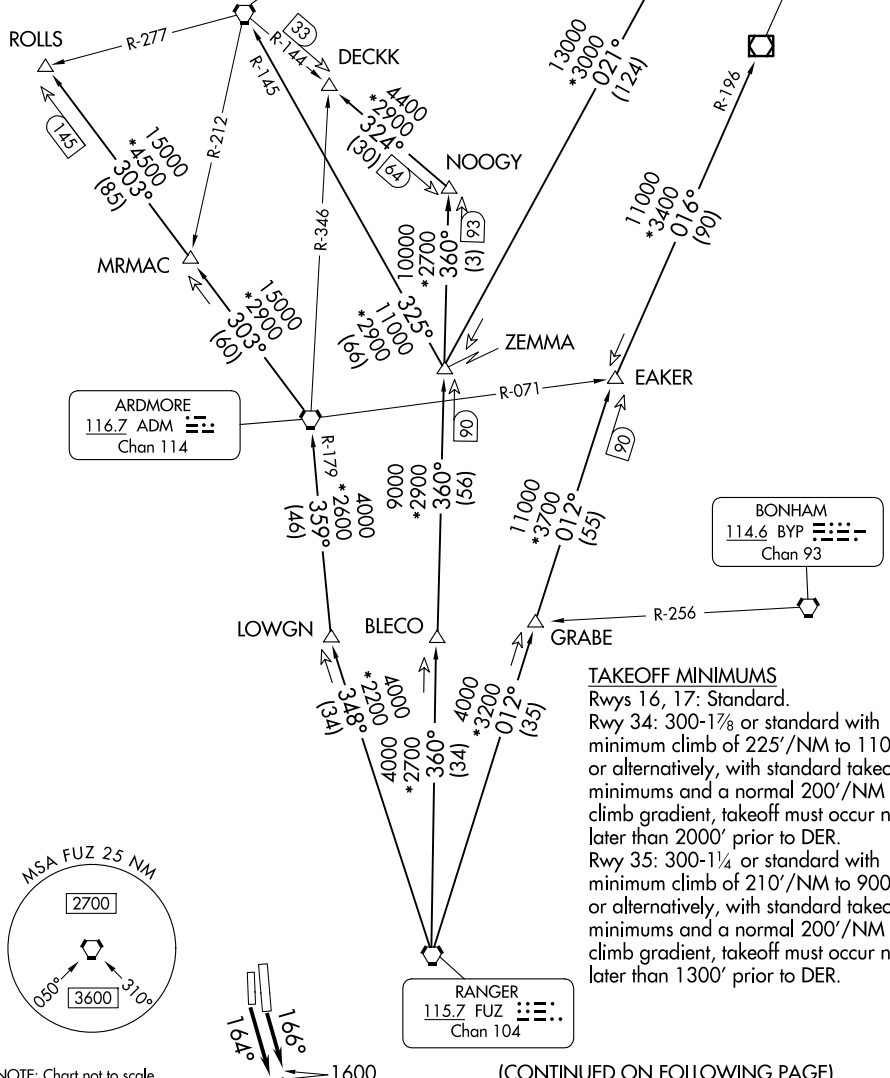

TEXOMA FIVE DEPARTURE

LONE STAR DEP CON
 118.1 306.95 (N)
 135.975 379.9 (S)
 ATIS
 120.7
 CLNC DEL
 124.65
 GND CON
 121.9
 MEACHAM TOWER
 118.3 257.8

**TOP ALTITUDE:
 ASSIGNED BY ATC**

TULSA
 114.4 TUL
 Chan 91

RADAR and DME required.

WILL ROGERS
 114.1 IRW
 Chan 88

OKMULGEE
 114.9 OKM
 Chan 96

ARDMORE
 116.7 ADM
 Chan 114

BONHAM
 114.6 BYP
 Chan 93

RANGER
 115.7 FUZ
 Chan 104

SC-2, 11 JUN 2026 to 09 JUL 2026

SC-2, 11 JUN 2026 to 09 JUL 2026

NOTE: Chart not to scale.

(CONTINUED ON FOLLOWING PAGE)

TEXOMA FIVE DEPARTURE