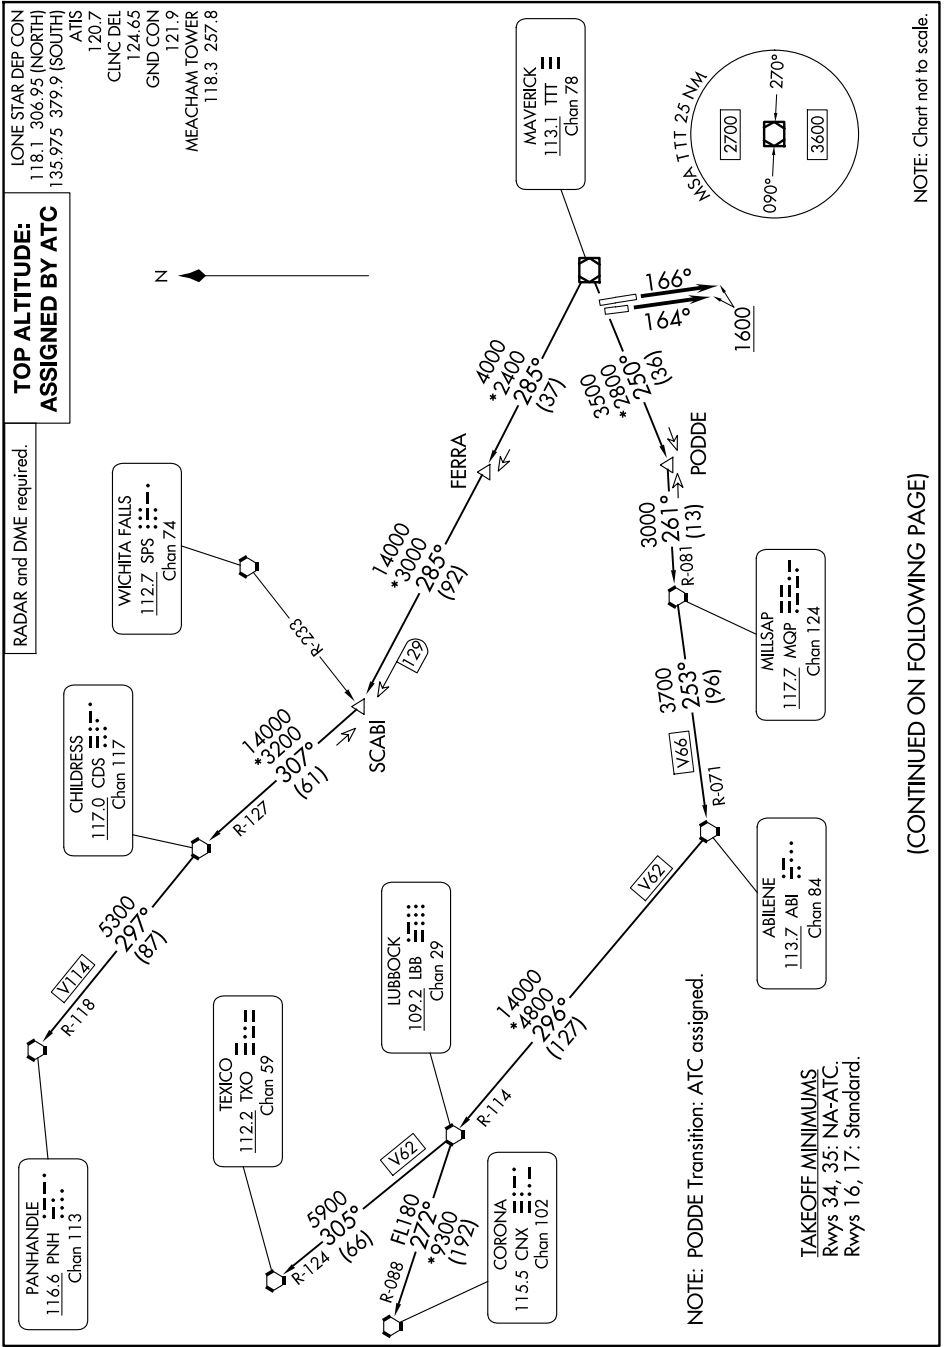

WORTH ONE DEPARTURE

SC-2, 11 JUN 2026 to 09 JUL 2026

WORTH ONE DEPARTURE

(CONTINUED ON FOLLOWING PAGE)

SC-2, 11 JUN 2026 to 09 JUL 2026