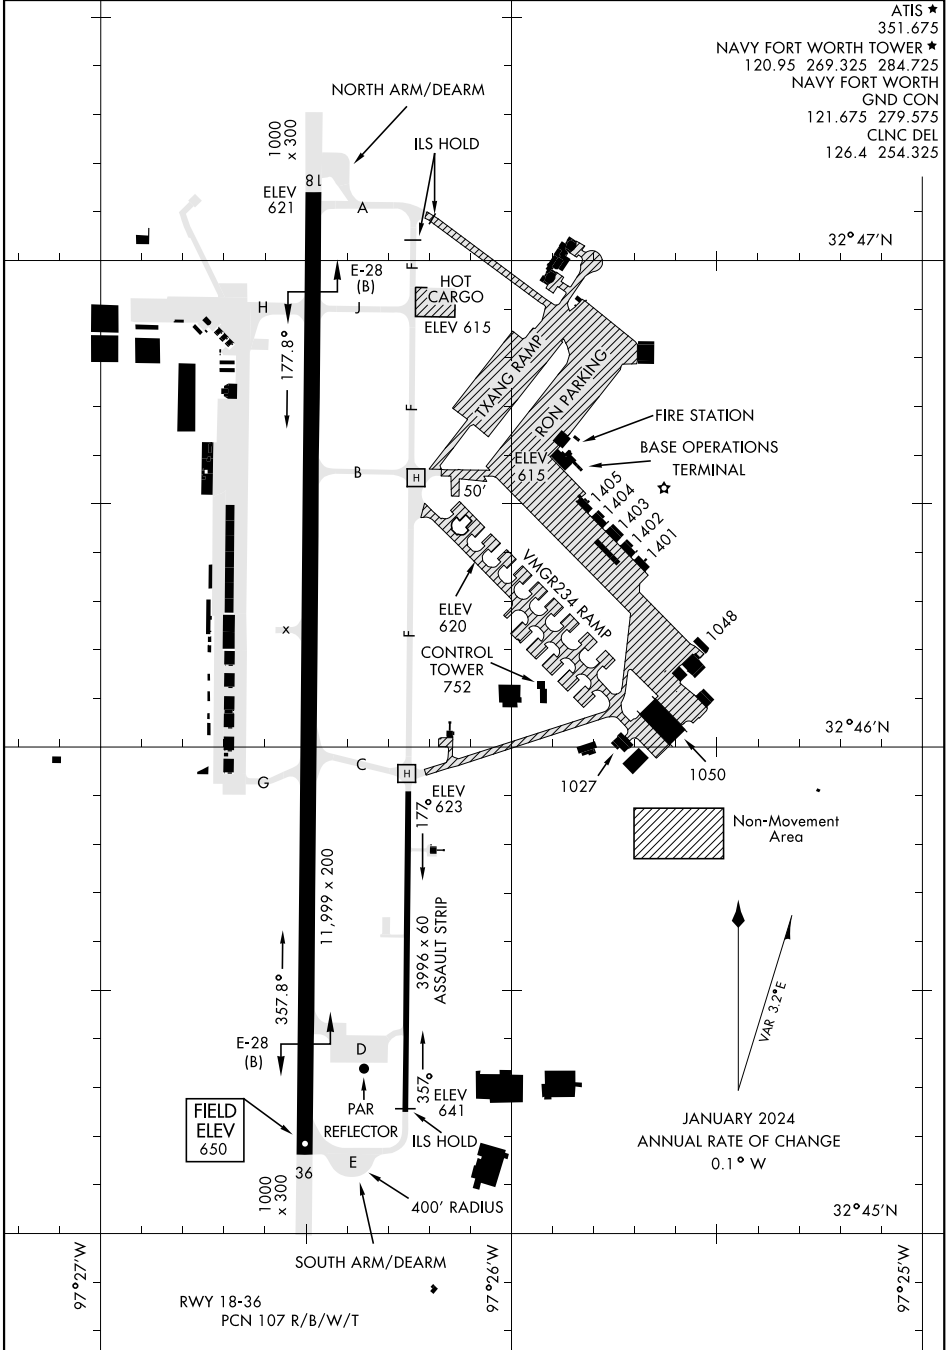

# AIRPORT DIAGRAM

[USN]

FORT WORTH NAS JRB (CARSWELL FLD) (KNFW)

FORT WORTH, TEXAS

- ATIS ★ 351.675
- NAVY FORT WORTH TOWER ★ 120.95 269.325 284.725
- NAVY FORT WORTH GND CON 121.675 279.575
- CLNC DEL 126.4 254.325

SC-2, 11 JUN 2026 to 09 JUL 2026

SC-2, 11 JUN 2026 to 09 JUL 2026

# AIRPORT DIAGRAM

FORT WORTH, TEXAS

FORT WORTH NAS JRB (CARSWELL FLD) (KNFW)