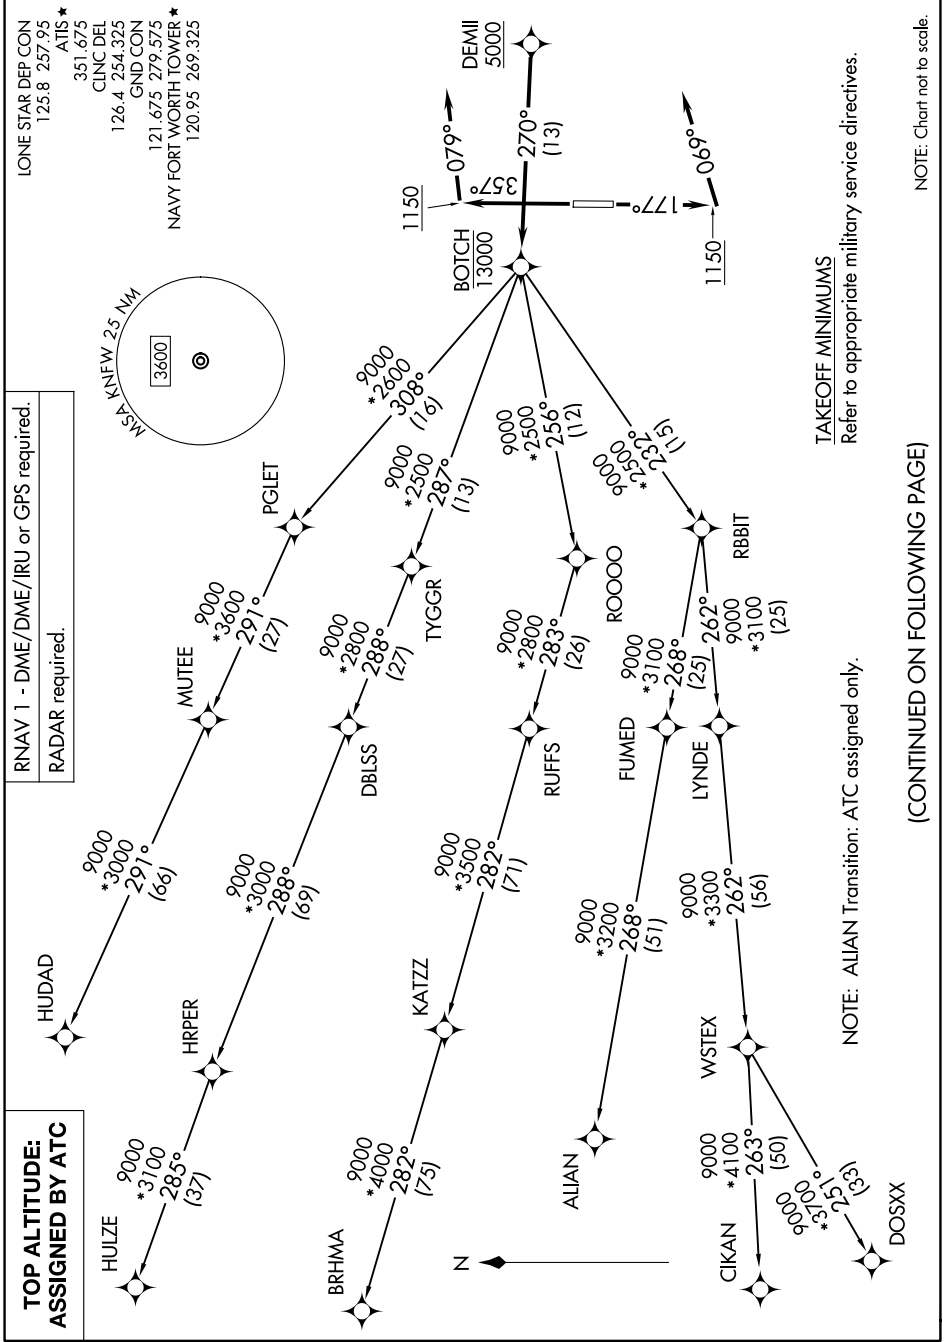

BOTCH TWO DEPARTURE (RNAV)

9200 TFR 60 to 2026 UNT 11 2-CC

BOTCH TWO DEPARTURE (RNAV)

(CONTINUED ON FOLLOWING PAGE)

SC-2, 11 JUN 2026 to 09 JUL 2026