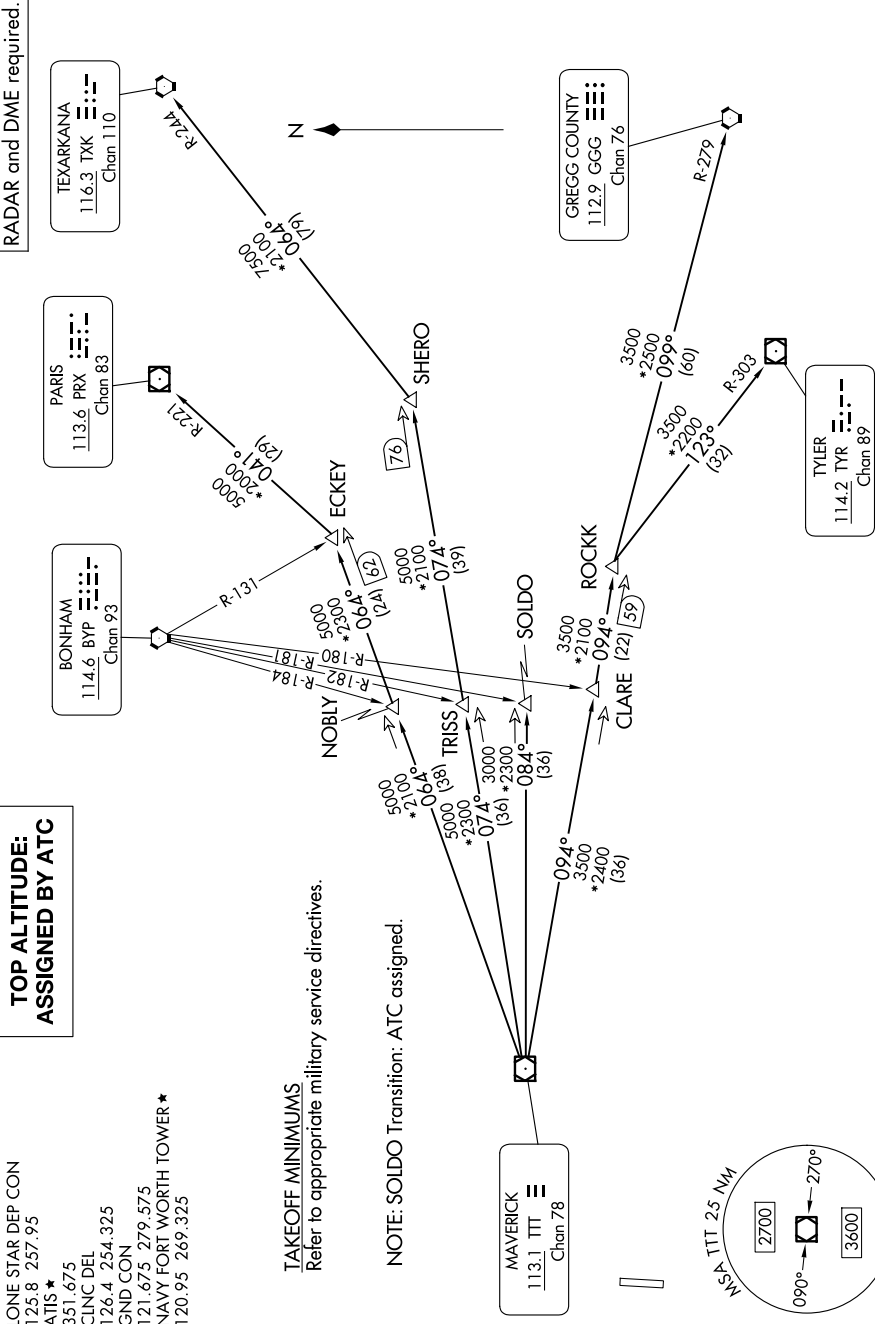

GARLAND SIX DEPARTURE

AL-160 (FAA)

FORT WORTH, TEXAS

SC-2, 11 JUN 2026 to 09 JUL 2026

RADAR and DME required.

**TOP ALTITUDE:
ASSIGNED BY ATC**

LONE STAR DEP CON
125.8 257.95
ATIS *
351.675
CLNC DEL
126.4 254.325
GND CON
121.675 279.575
NAVY FORT WORTH TOWER *
120.95 269.325

TAKEOFF MINIMUMS
Refer to appropriate military service directives.

NOTE: SOLDO Transition: ATC assigned.

(CONTINUED ON FOLLOWING PAGE)

SC-2, 11 JUN 2026 to 09 JUL 2026