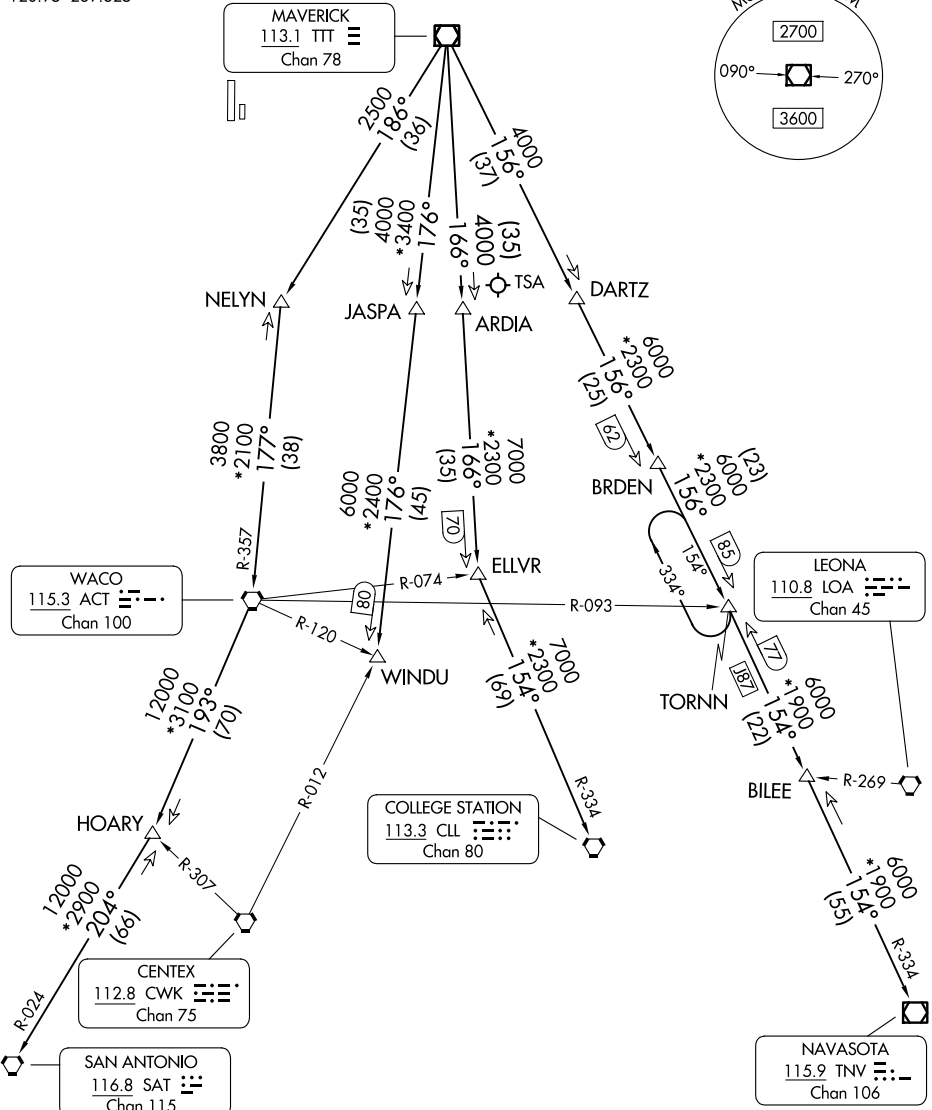

LONE STAR DEP CON
 125.8 257.95
 ATIS ★
 351.675
 CLNC DEL
 126.4 254.325
 GND CON
 121.675 279.575
 NAVY FORT WORTH TOWER ★
 120.95 269.325

RADAR and DME required.

**TOP ALTITUDE:
 ASSIGNED BY ATC**

TAKEOFF MINIMUMS

Refer to appropriate military service directives.

MAVERICK
 113.1 TTT
 Chan 78

SC-2, 11 JUN 2026 to 09 JUL 2026

SC-2, 11 JUN 2026 to 09 JUL 2026

(CONTINUED ON FOLLOWING PAGE)

NOTE: Chart not to scale.