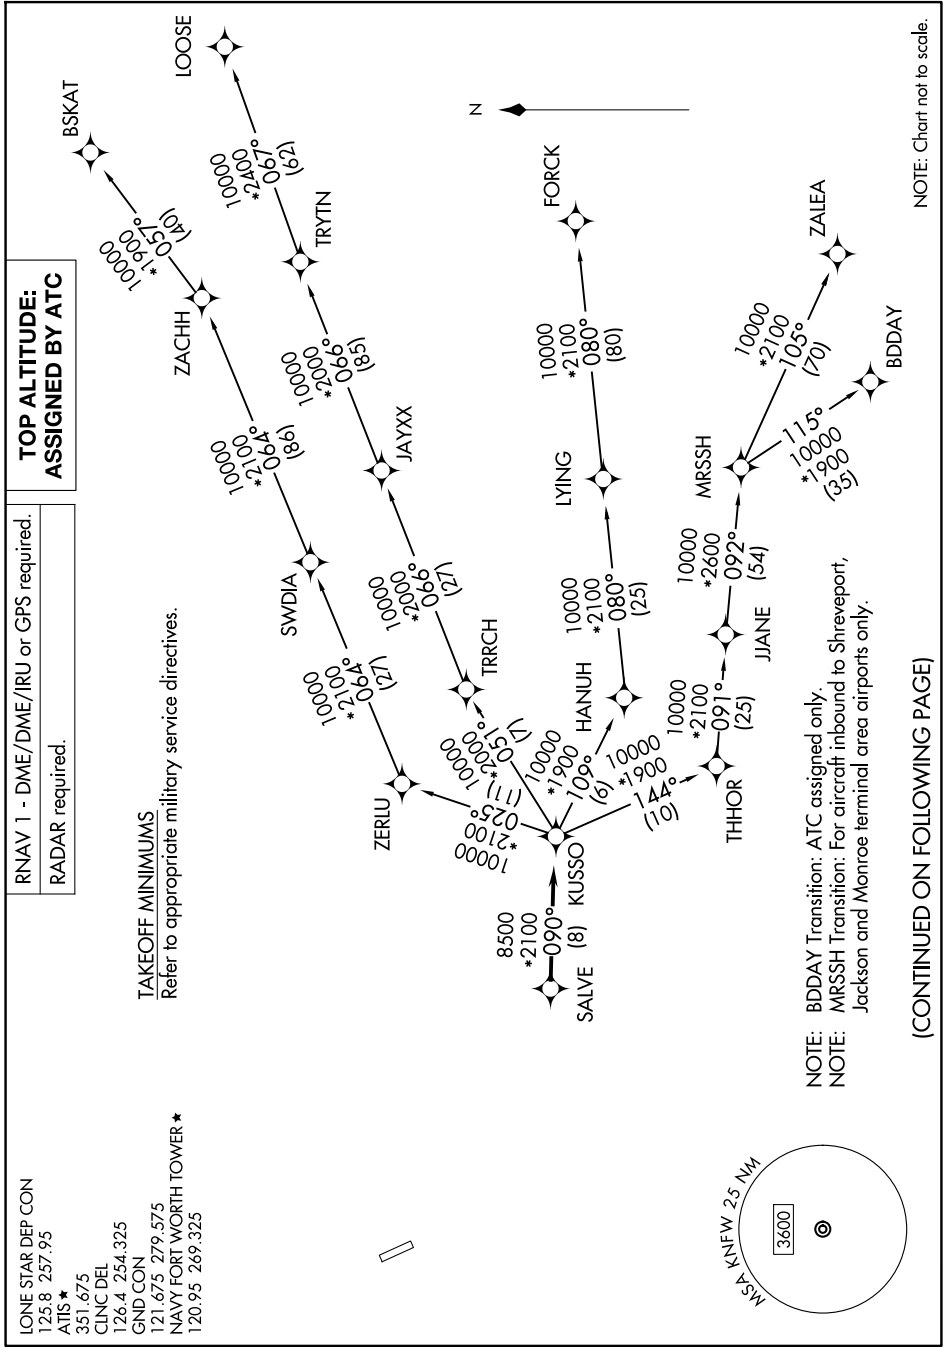

# KUSSO THREE DEPARTURE (RNAV)

SC-2, 11 JUN 2026 to 09 JUL 2026

LONE STAR DEP CON  
 125.8 257.95  
 ATIS \*  
 351.675  
 CINC DEL  
 126.4 254.325  
 GND CON  
 121.675 279.575  
 NAVY FORT WORTH TOWER \*  
 120.95 269.325

### TAKEOFF MINIMUMS

Refer to appropriate military service directives.

RNAV 1 - DME/DME/IRU or GPS required.  
 RADAR required.

### TOP ALTITUDE: ASSIGNED BY ATC

(CONTINUED ON FOLLOWING PAGE)

SC-2, 11 JUN 2026 to 09 JUL 2026

# KUSSO THREE DEPARTURE (RNAV)