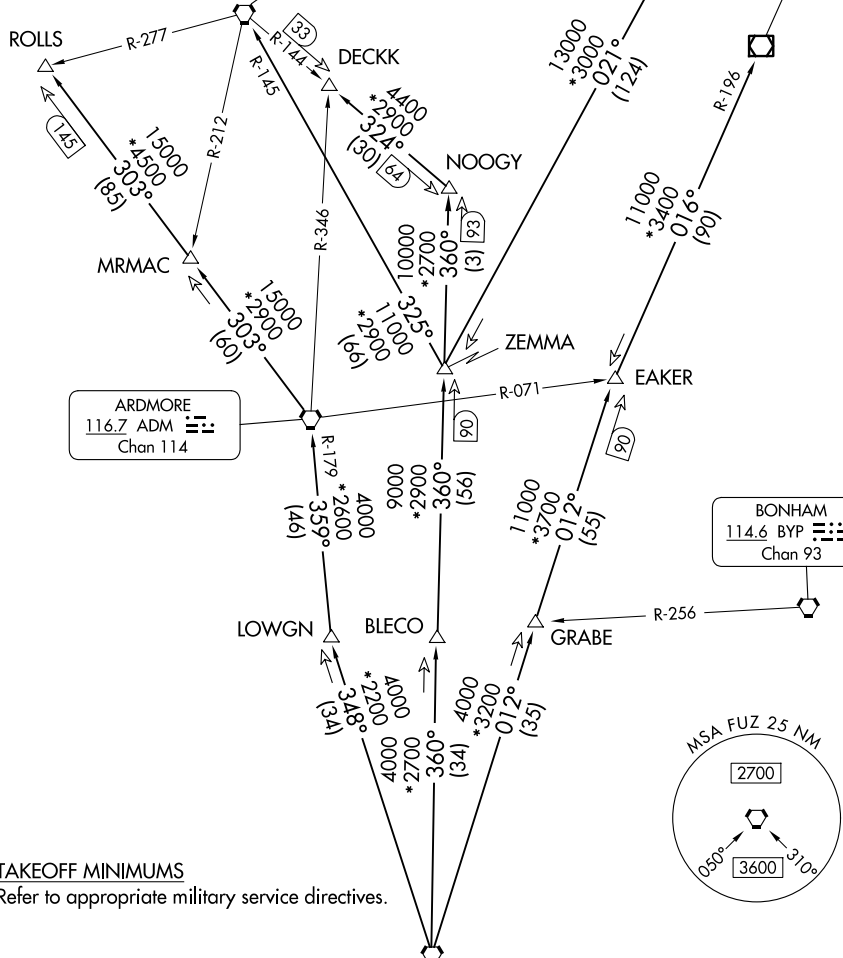

LONE STAR DEP CON
 125.8 257.95
 ATIS ★
 351.675
 CLNC DEL
 126.4 254.325
 GND CON
 121.675 279.575
 NAVY FORT WORTH TOWER ★
 120.95 269.325

**TOP ALTITUDE:
 ASSIGNED BY ATC**

TULSA
 114.4 TUL :...:
 Chan 91

RADAR and DME required.

WILL ROGERS
 114.1 IRW :...:
 Chan 88

OKMULGEE
 114.9 OKM :...:
 Chan 96

ARDMORE
 116.7 ADM :...:
 Chan 114

BONHAM
 114.6 BYP :...:
 Chan 93

RANGER
 115.7 FUZ :...:
 Chan 104

TAKEOFF MINIMUMS
 Refer to appropriate military service directives.

NOTE: Chart not to scale.

(CONTINUED ON FOLLOWING PAGE)

SC-2, 11 JUN 2026 to 09 JUL 2026

SC-2, 11 JUN 2026 to 09 JUL 2026