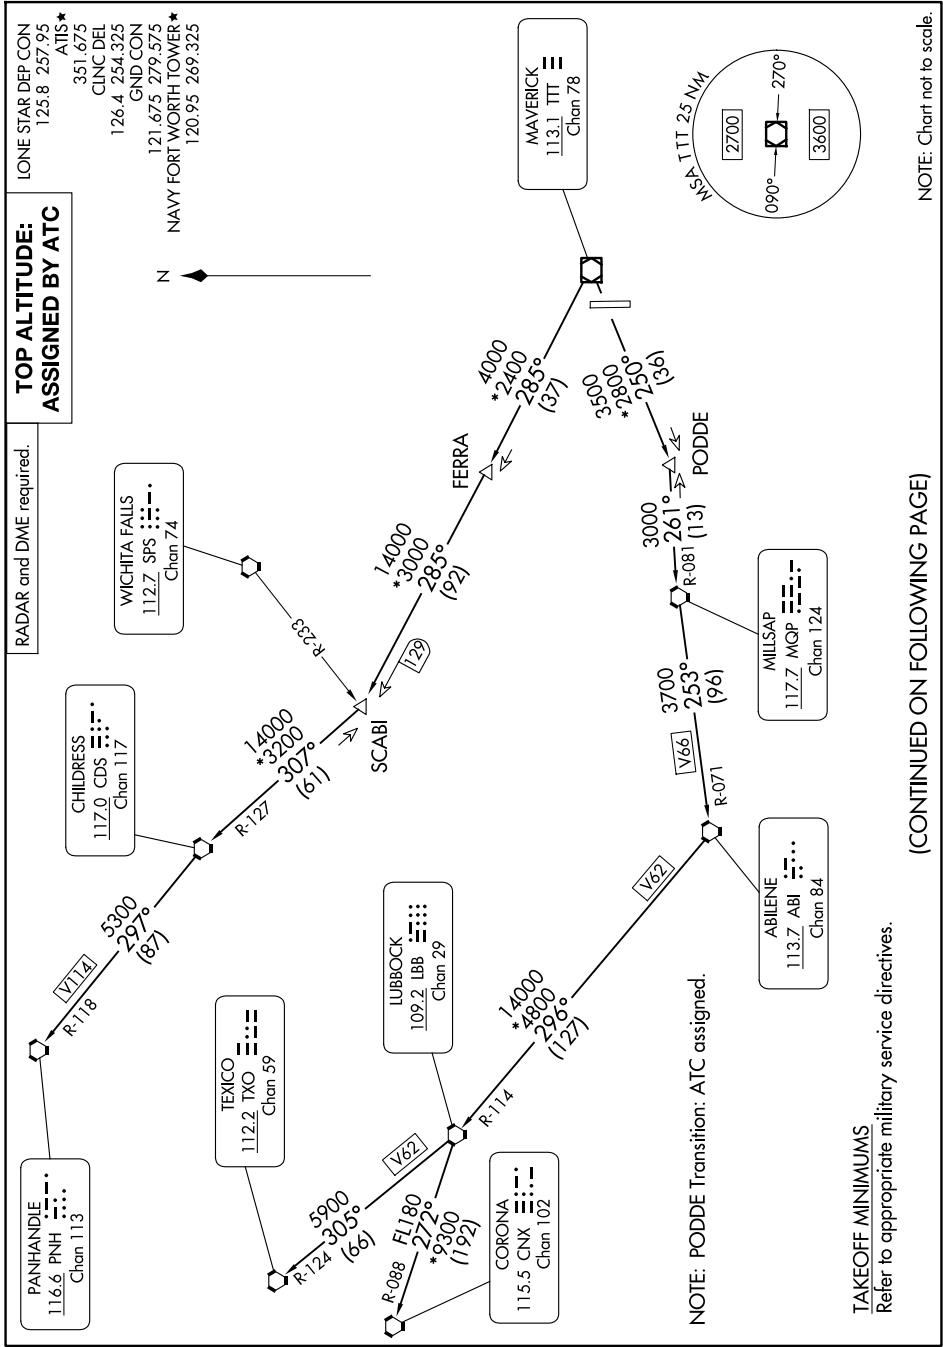

WORTH ONE DEPARTURE

SC-2, 11 JUN 2026 to 09 JUL 2026

(CONTINUED ON FOLLOWING PAGE)

SC-2, 11 JUN 2026 to 09 JUL 2026