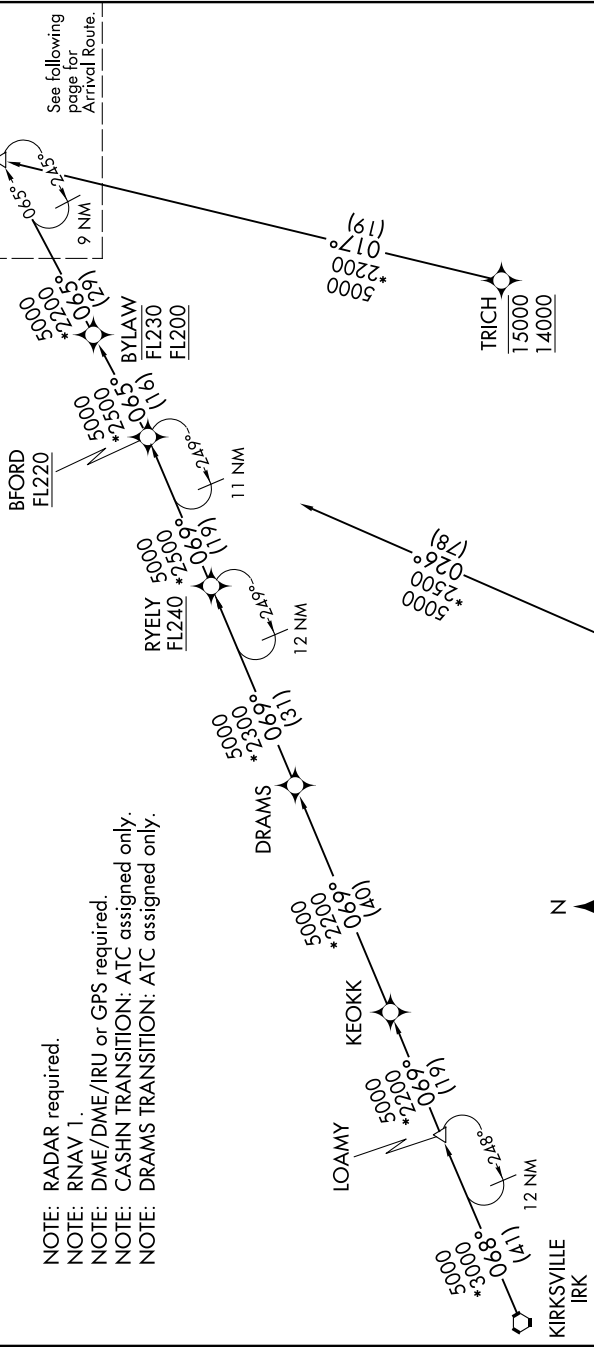

**BENKY SIX ARRIVAL (RNAV) Transition Routes**

EC-3, 11 JUN 2026 to 09 JUL 2026

CHICAGO APP CON  
119.0 292.125  
D-ATIS  
135.4 282.225

- NOTE: RADAR required.
- NOTE: RNAV 1.
- NOTE: DME/DME/IRU or GPS required.
- NOTE: CASHN TRANSITION: ATC assigned only.
- NOTE: DRAMS TRANSITION: ATC assigned only.

BFORD TRANSITION (BFORD.BENKY6):  
BYLAW TRANSITION (BYLAW.BENKY6):  
CASHN TRANSITION (CASHN.BENKY6):  
DRAMS TRANSITION (DRAMS.BENKY6):  
KIRKSVILLE TRANSITION (IRK.BENKY6):  
LOAMY TRANSITION (LOAMY.BENKY6):  
TRICH TRANSITION (TRICH.BENKY6):

(CONTINUED ON FOLLOWING PAGE)

NOTE: Chart not to scale.

EC-3, 11 JUN 2026 to 09 JUL 2026