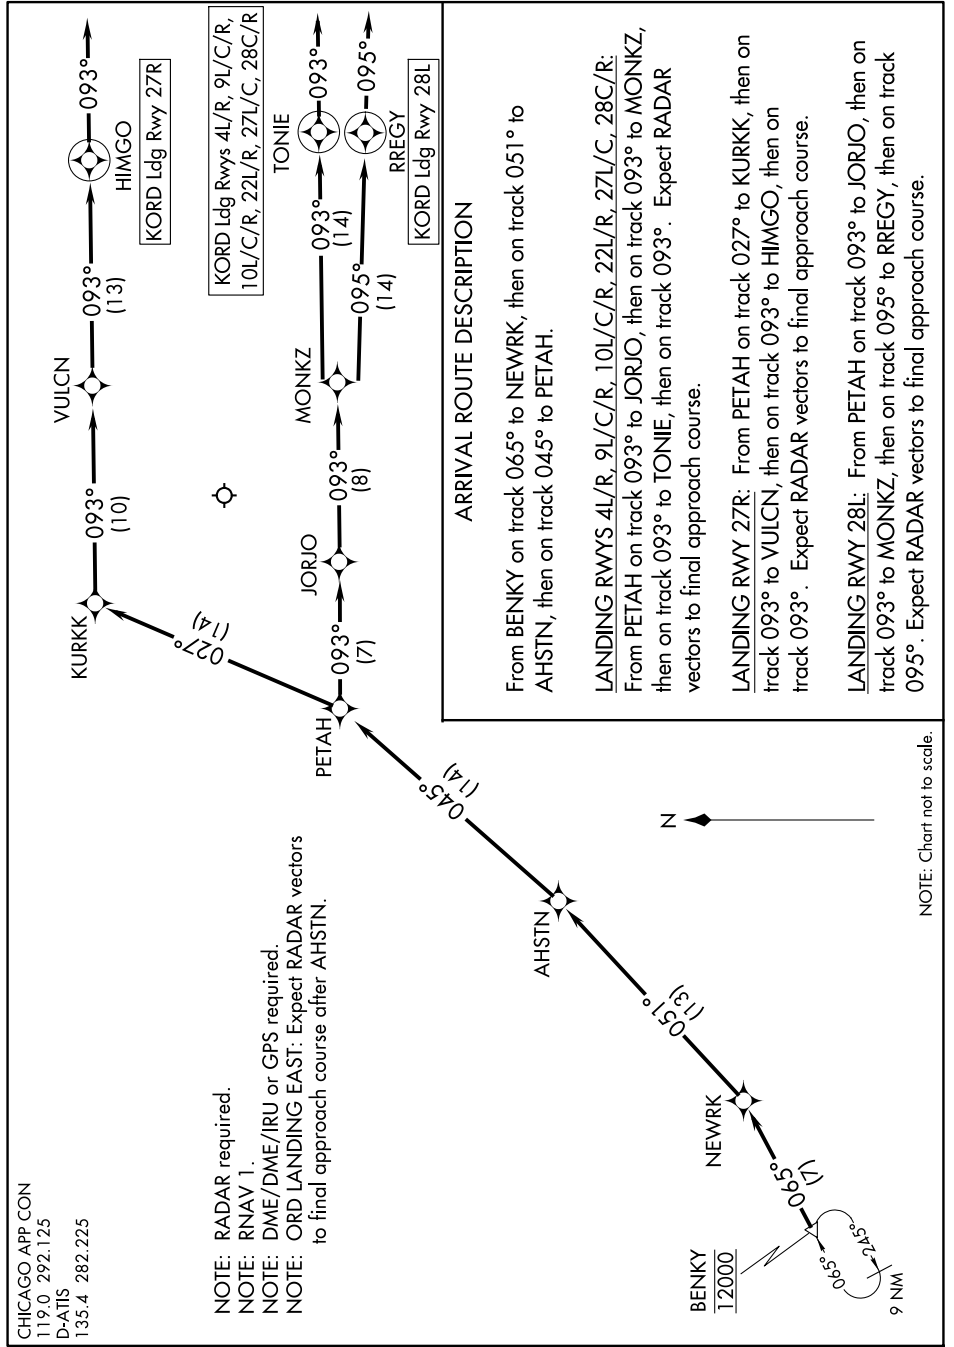

BENKY SIX ARRIVAL (RNAV) Arrival Routes

EC-3, 11 JUN 2026 to 09 JUL 2026

CHICAGO APP CON
119.0 292.125
D-ATIS
135.4 282.225

- NOTE: RADAR required.
- NOTE: RNAV 1.
- NOTE: DME/DME/IRU or GPS required.
- NOTE: ORD LANDING EAST: Expect RADAR vectors to final approach course after AHSTN.

EC-3, 11 JUN 2026 to 09 JUL 2026