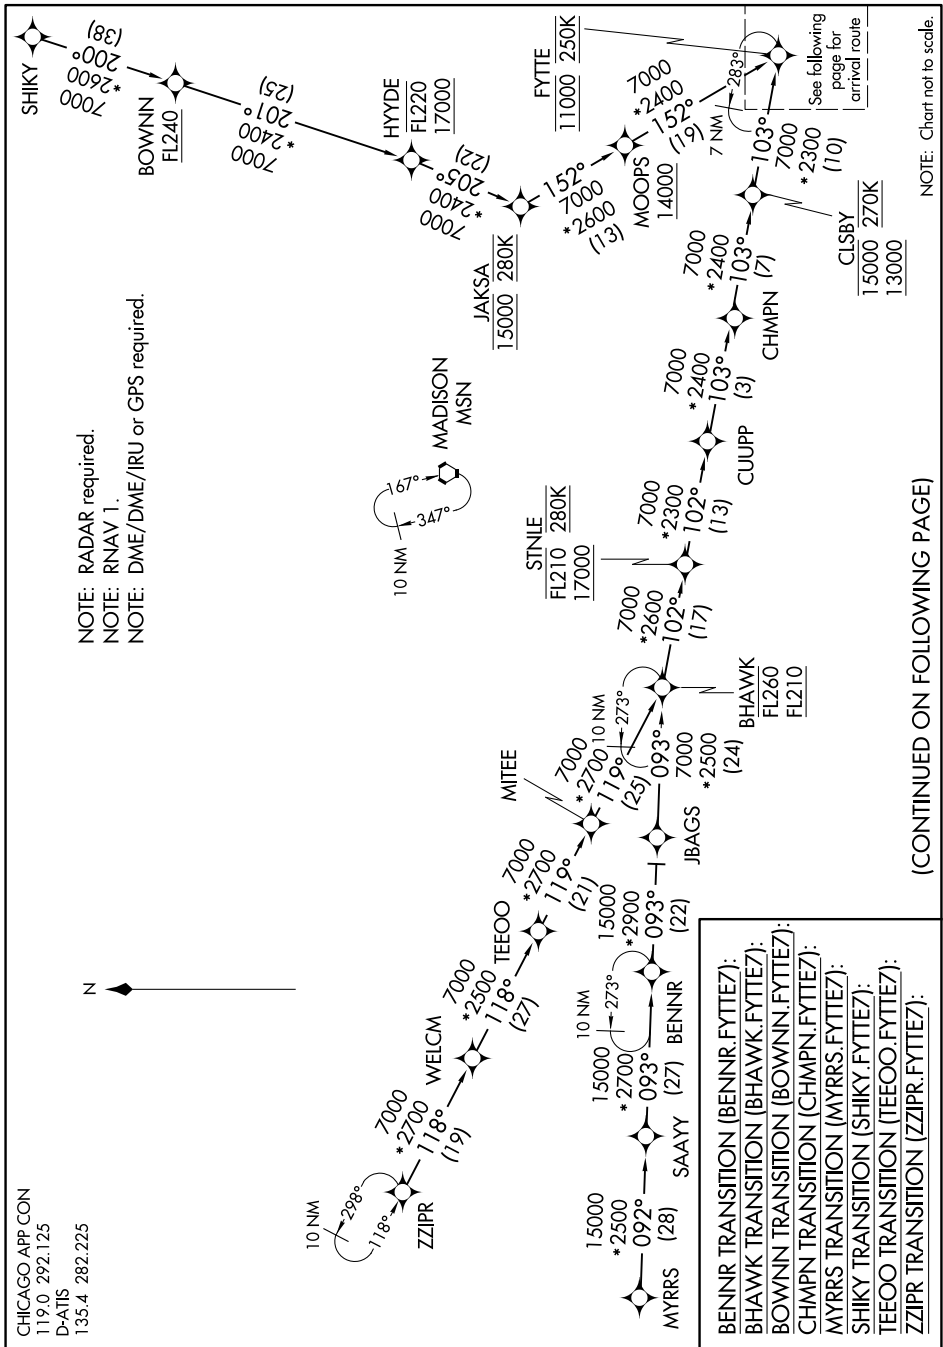

FYTTE SEVEN ARRIVAL (RNAV) Transition Routes

CHICAGO O'HARE INTL (ORD)
CHICAGO, ILLINOIS

EC-3, 11 JUN 2026 to 09 JUL 2026

CHICAGO APP CON
119.0 292.125
D-ATIS
135.4 282.225

NOTE: RADAR required.
NOTE: RNAV 1.
NOTE: DME/DME/IRU or GPS required.

NOTE: Chart not to scale.

(CONTINUED ON FOLLOWING PAGE)

EC-3, 11 JUN 2026 to 09 JUL 2026