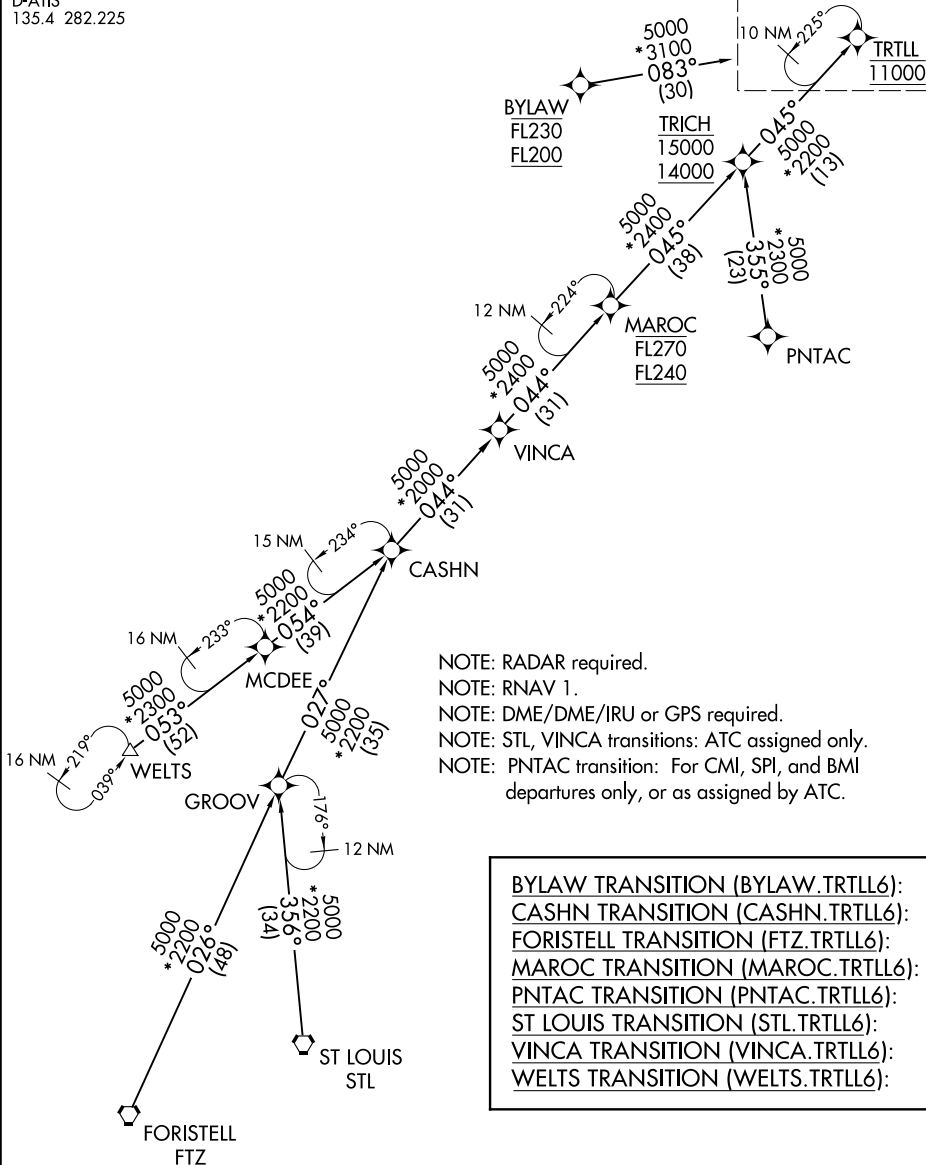

TRTLL SIX ARRIVAL (RNAV) Transition Routes

CHICAGO O'HARE INTL (ORD)  
CHICAGO, ILLINOIS

CHICAGO APP CON  
119.0 292.125  
D-ATIS  
135.4 282.225

See following page for  
Arrival Routes

(CONTINUED ON FOLLOWING PAGE)

NOTE: Chart not to scale.

TRTLL SIX ARRIVAL (RNAV) Transition Routes

(TRTLL.TRLL6) 05NOV20

CHICAGO, ILLINOIS  
CHICAGO O'HARE INTL (ORD)

EC-3, 11 JUN 2026 to 09 JUL 2026

EC-3, 11 JUN 2026 to 09 JUL 2026