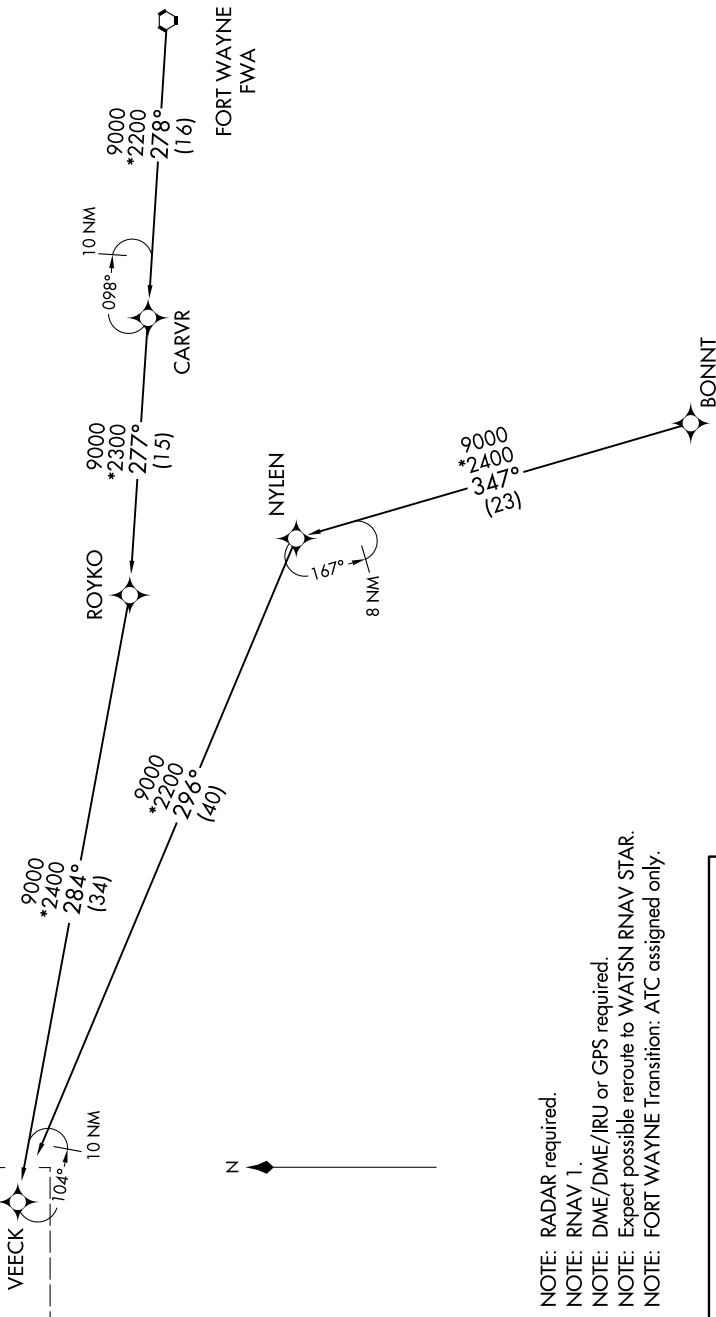

VEECK FIVE ARRIVAL (RNAV) Transition Routes

CHICAGO APP CON
119.0 292.125
D-AIIS
135.4 282.225

(CONTINUED ON FOLLOWING PAGE)

See following page for Arrival Route.

NOTE: Chart not to scale.

- NOTE: RADAR required.
- NOTE: RNAV 1.
- NOTE: DME/DME/IRU or GPS required.
- NOTE: Expect possible reroute to WATSN RNAV STAR.
- NOTE: FORT WAYNE Transition: ATC assigned only.

**BONNT TRANSITION (BONNT.VEECK5):
FORT WAYNE TRANSITION (FWA.VEECK5):**