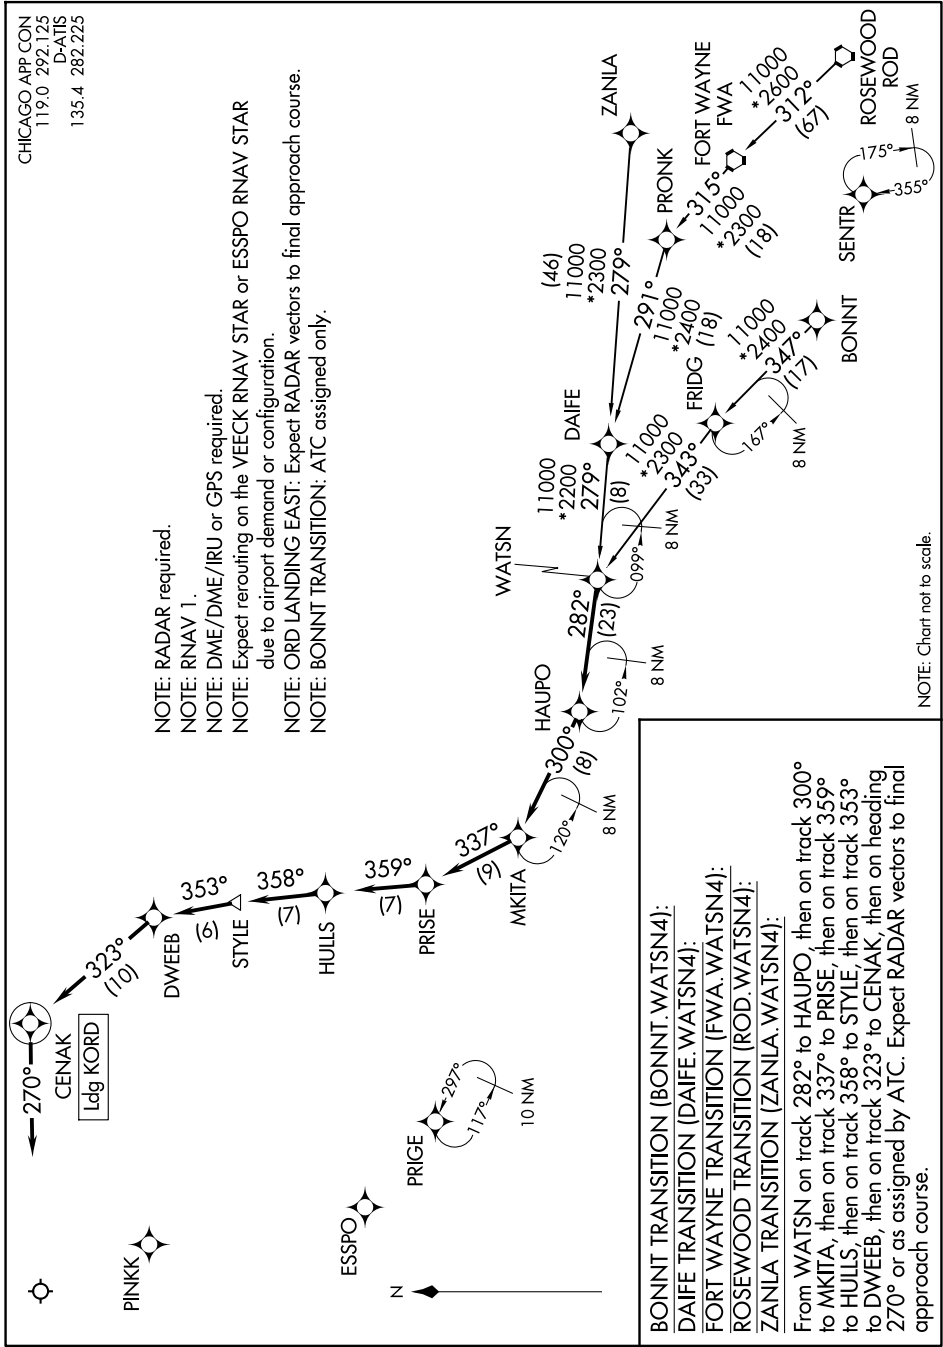

WATSN FOUR ARRIVAL (RNAV)

CHICAGO APP CON
119.0 292.125
D-ATIS
135.4 282.225

- NOTE: RADAR required.
- NOTE: RNAV 1.
- NOTE: DME/DME/IRU or GPS required.
- NOTE: Expect rerouting on the VEECK RNAV STAR or ESSPO RNAV STAR due to airport demand or configuration.
- NOTE: ORD LANDING EAST: Expect RADAR vectors to final approach course.
- NOTE: BONNT TRANSITION: ATC assigned only.

EC-3, 11 JUN 2026 to 09 JUL 2026

EC-3, 11 JUN 2026 to 09 JUL 2026

WATSN FOUR ARRIVAL (RNAV)