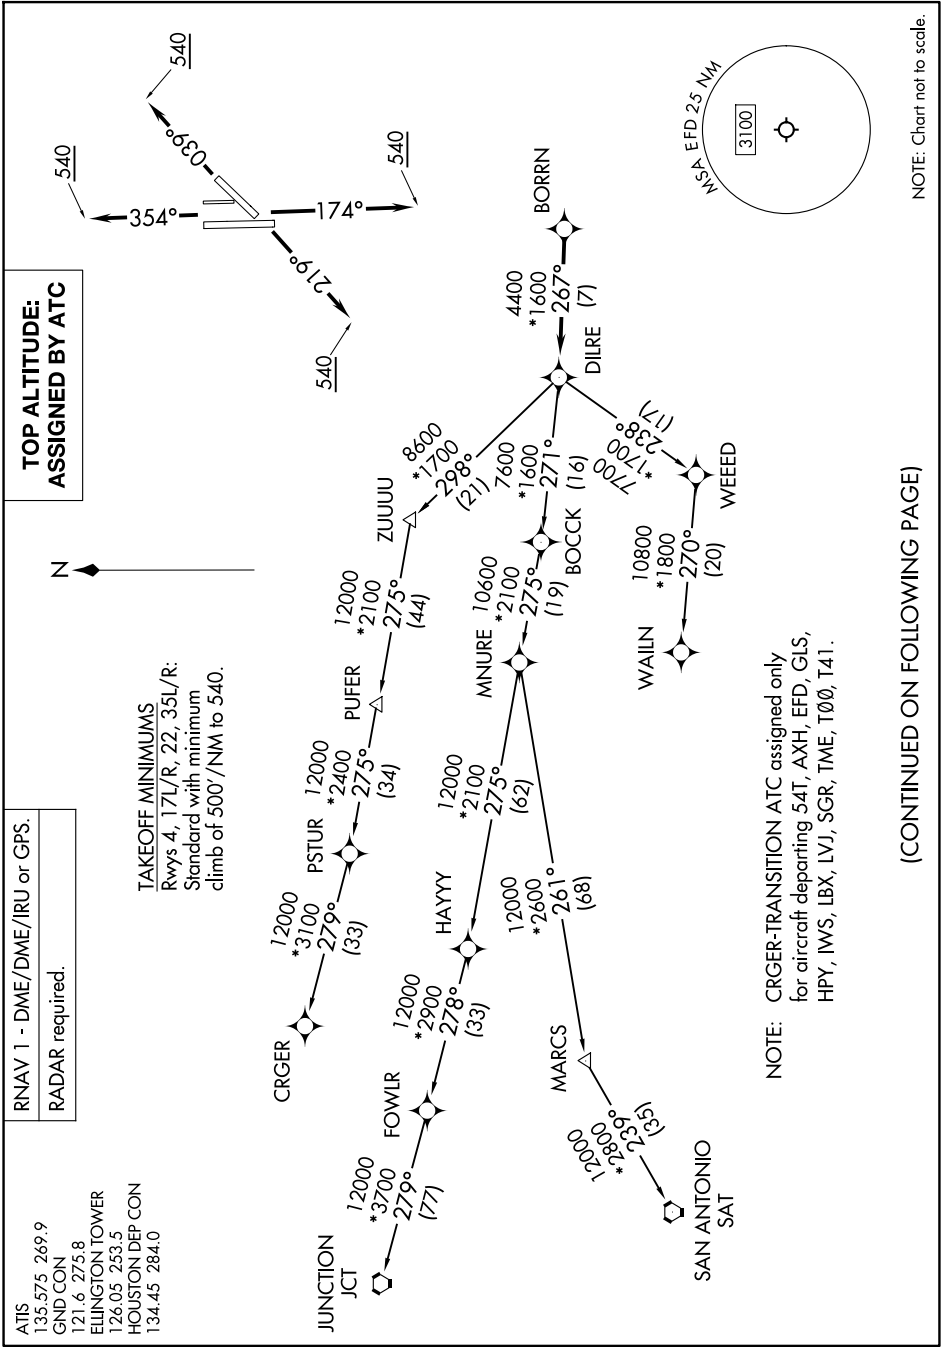

BORRN SIX DEPARTURE (RNAV)

9200 JUN 60 to 11 JUN 2026 to 09 JUL 2026

NOTE: Chart not to scale.

(CONTINUED ON FOLLOWING PAGE)

BORRN SIX DEPARTURE (RNAV)

SC-5, 11 JUN 2026 to 09 JUL 2026