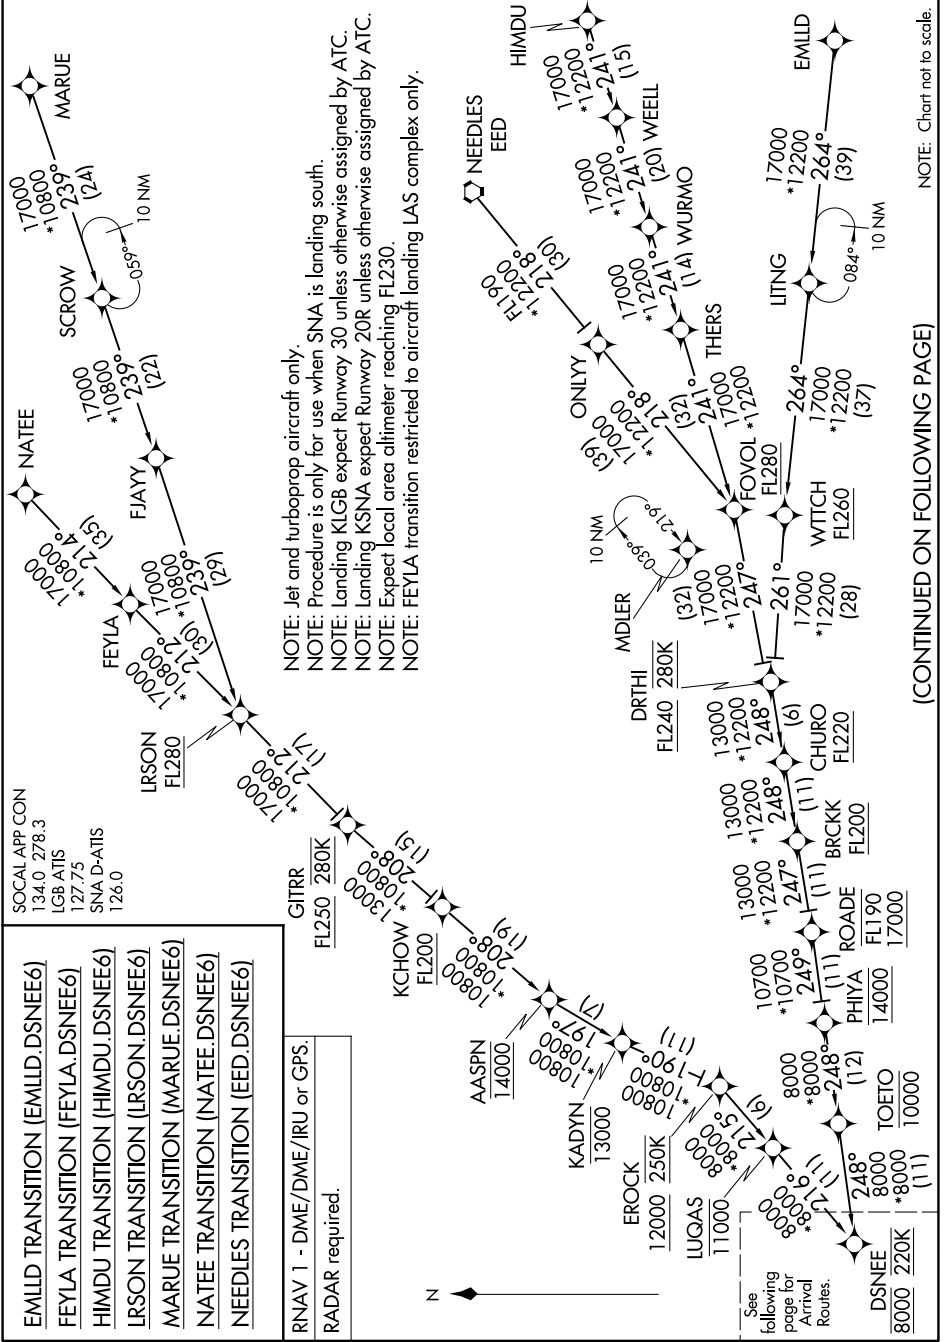

DSNEE SIX ARRIVAL (RNAV) Transition Routes

LONG BEACH, CALIFORNIA

9200 T0R 60 of 9200 T0R 11 '8-M

(CONTINUED ON FOLLOWING PAGE)

DSNEE SIX ARRIVAL (RNAV) Transition Routes

LONG BEACH, CALIFORNIA