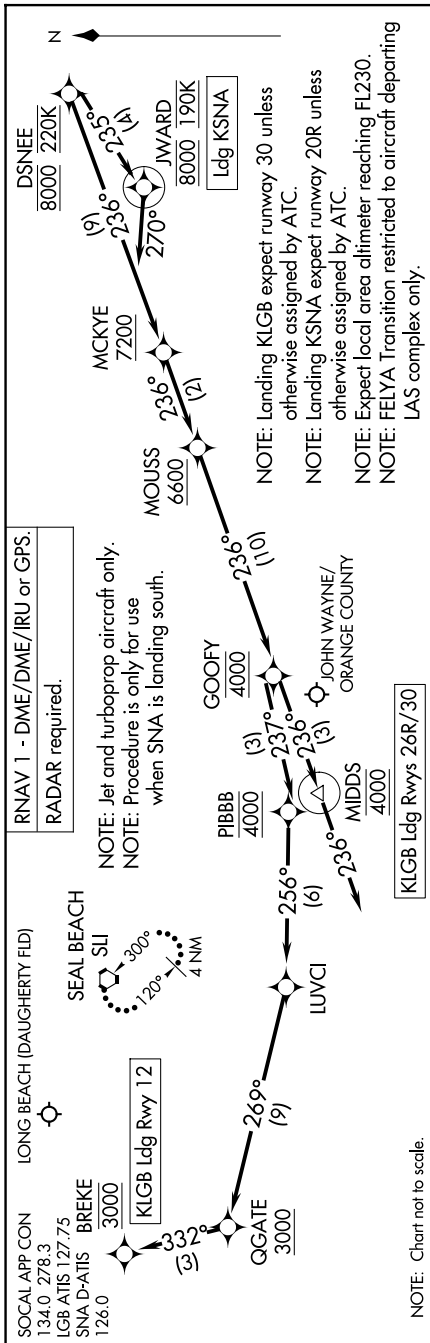

DSNEE SIX ARRIVAL (RNAV) Arrival Routes

LONG BEACH, CALIFORNIA

9202 7107 60 01 8202 N007 11 '8-WS

ARRIVAL ROUTE DESCRIPTION

**LANDING KLGB RUNWAY 12:** From DSNEE on track 236° to cross MCKYE at or above 7200, then on track 236° to cross MOUSS at or above 6600, then on track 236° to cross GOOFOY at 4000, then on track 237° to cross PIBBB at 4000, then on track 256° to LUVCI, then on track 269° to cross QGATE at or above 3000, then on track 332° to cross BREKE at 3000. Expect RNAV (RNP) RWY 12 approach.

**LANDING KLGB RUNWAYS 26R, 30:** From DSNEE on track 236° to cross MCKYE at or above 7200, then on track 236° to cross MOUSS at or above 6600, then on track 236° to cross GOOFOY at 4000, then on track 236° to cross MIDDS at 4000, then on track 236° Expect RADAR vectors for the ILS or RNAV RWY 26R, 30 approaches.

**LANDING KSNNA:** From DSNEE on track 235° to cross JWARD at 8000 and at 190K, then on heading 270°. Expect RADAR vectors for ILS or RNAV RWY 20R approach.

**LOST COMMUNICATIONS:**

**LANDING LGB RUNWAYS 26R/30:** After MIDDS proceed on the RNAV (RNP) Y RWY 30 or ILS or LOC RWY 30 approach.

**LANDING LGB RUNWAY 12:** After BREKE proceed on the RNAV (RNP) RWY 12 approach, if unable to conduct approach, after BREKE proceed to SLI VORTAC and hold.

**LANDING SNA:** After DSNEE proceed on the RNAV (RNP) Z RWY 20R approach. If unable to conduct approach, after DSNEE maintain 6000 proceed to SLI VORTAC and hold.