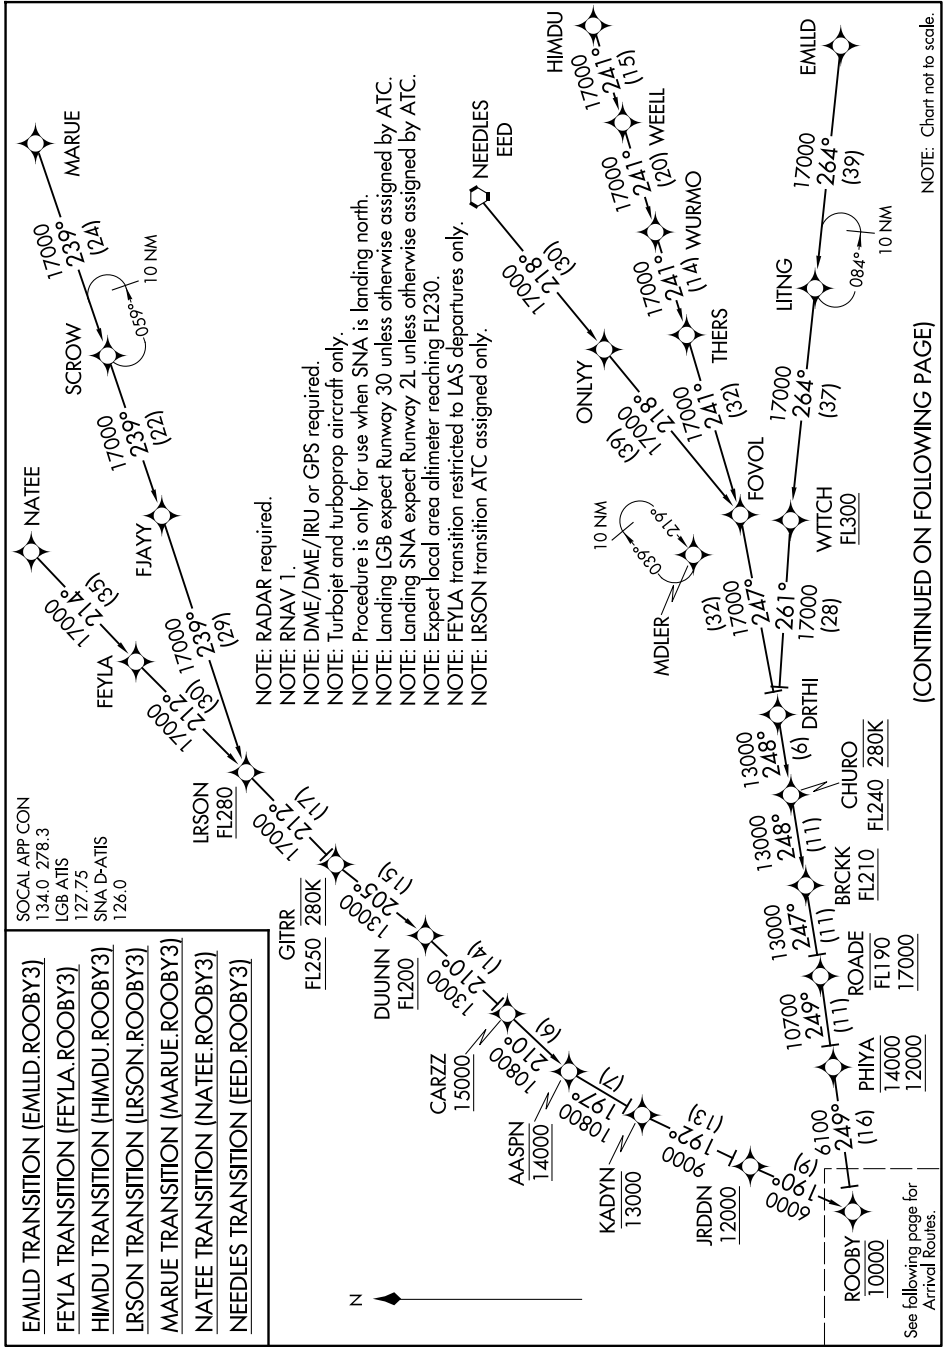

ROOBY THREE ARRIVAL (RNAV) Transition Routes

LONG BEACH, CALIFORNIA

9200 Tnr 60 of 9200 2020 Nnr 11 '8-MS

(CONTINUED ON FOLLOWING PAGE)

ROOBY THREE ARRIVAL (RNAV) Transition Routes

LONG BEACH, CALIFORNIA