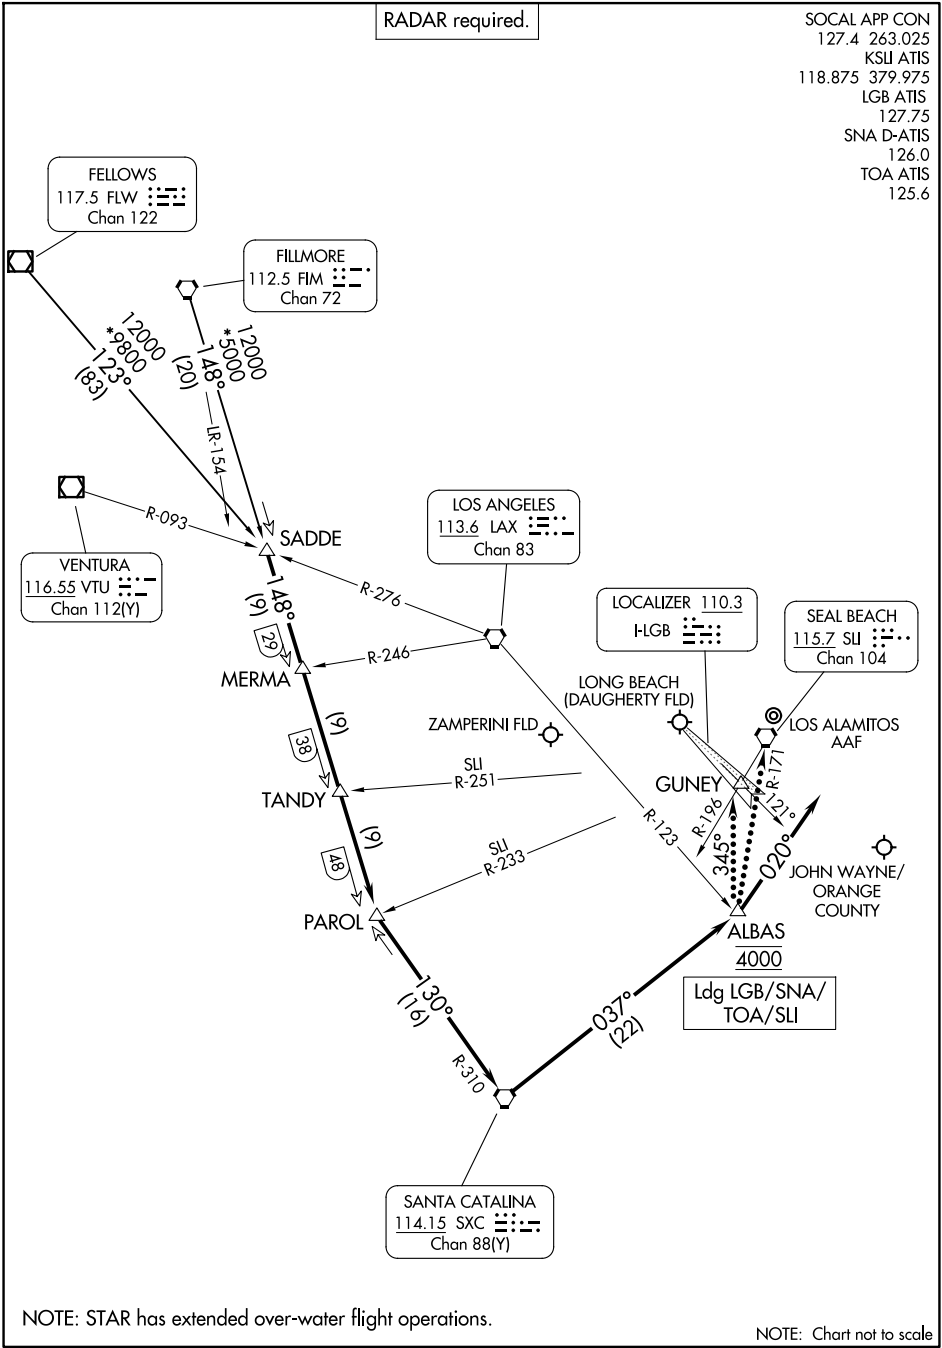

TANDY SIX ARRIVAL

AL-236 (FAA)

LONG BEACH, CALIFORNIA

RADAR required.

- SOCAL APP CON
127.4 263.025
- KSU ATIS
118.875 379.975
- LGB ATIS
127.75
- SNA D-ATIS
126.0
- TOA ATIS
125.6

SW-3, 11 JUN 2026 to 09 JUL 2026

SW-3, 11 JUN 2026 to 09 JUL 2026

TANDY SIX ARRIVAL

LONG BEACH, CALIFORNIA