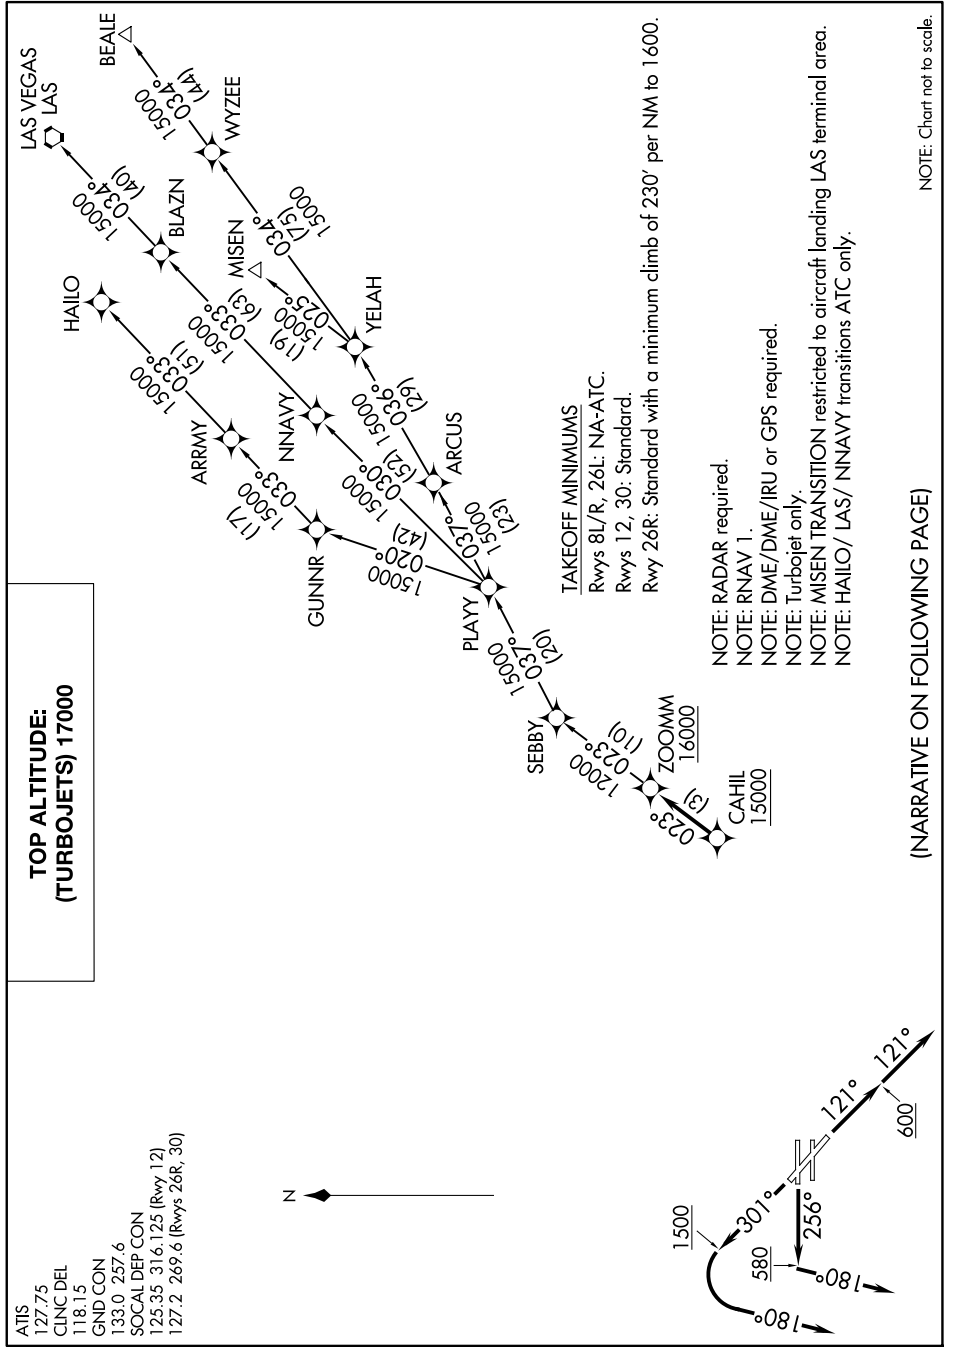

# ZOOMM THREE DEPARTURE (RNAV)

AL-236 (FAA)

LONG BEACH (DAUGHERTY FLD) (LGB)

LONG BEACH, CALIFORNIA

SW-3, 11 JUN 2026 to 09 JUL 2026

**TOP ALTITUDE:  
(TURBOJETS) 17000**

- ATIS 127.75
- CINC DEL 118.15
- GND CON 133.0, 257.6
- SOCAL DEP CON 125.35, 316.125 (Rwy 12)
- 127.2, 269.6 (Rwys 26R, 30)

# ZOOMM THREE DEPARTURE (RNAV)

(ZOOMM3.ZOOMM) 10SEP20

(NARRATIVE ON FOLLOWING PAGE)

NOTE: Chart not to scale.

SW-3, 11 JUN 2026 to 09 JUL 2026

LONG BEACH, CALIFORNIA

LONG BEACH (DAUGHERTY FLD) (LGB)