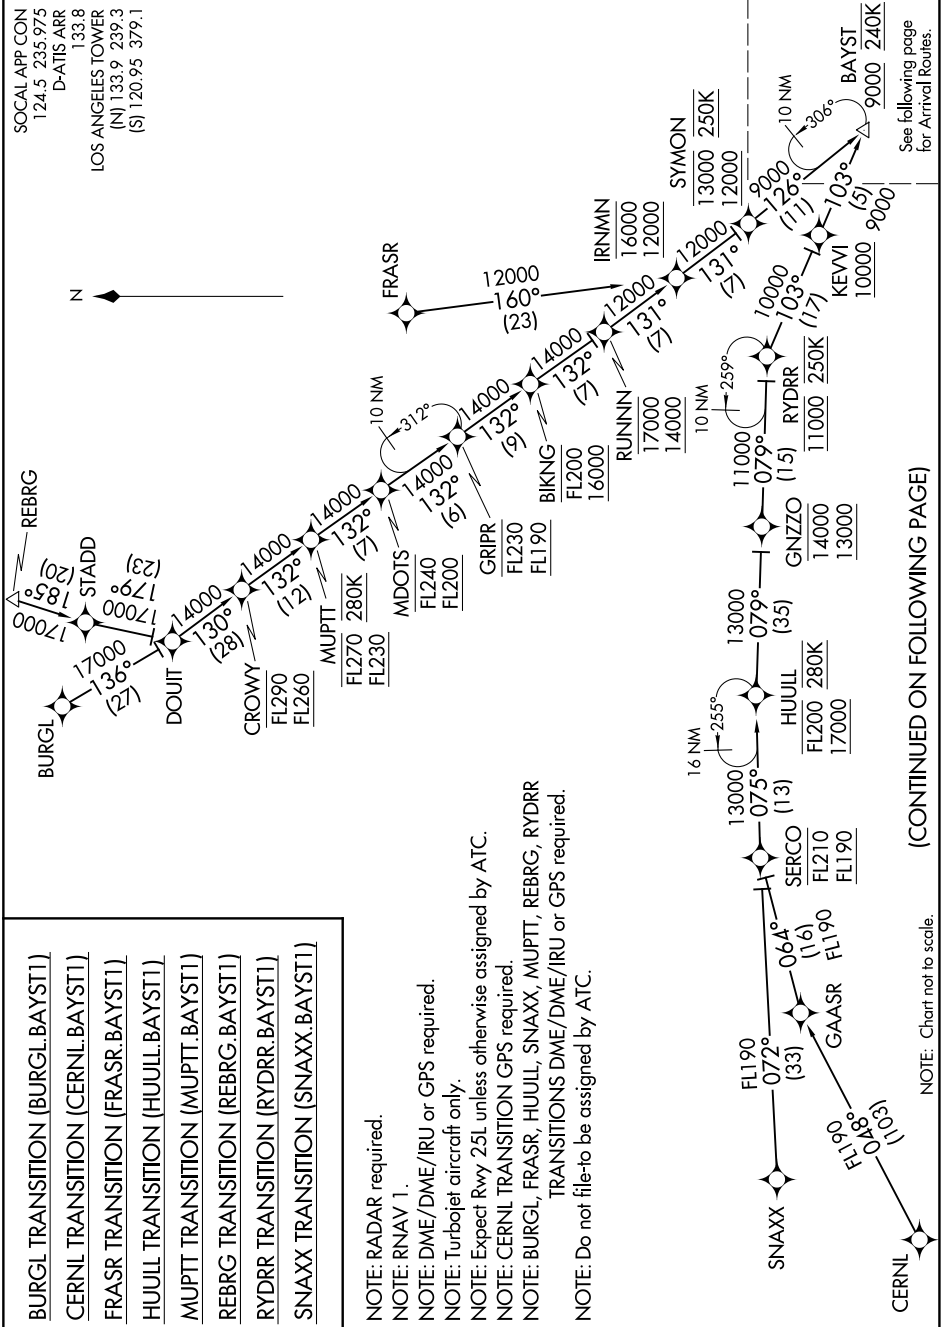

9Z00 JUN 60 2026 09 11 '8-WM

(CONTINUED ON FOLLOWING PAGE)

NOTE: Chart not to scale.

SW-3, 11 JUN 2026 to 09 JUL 2026

See following page
for Arrival Routes.