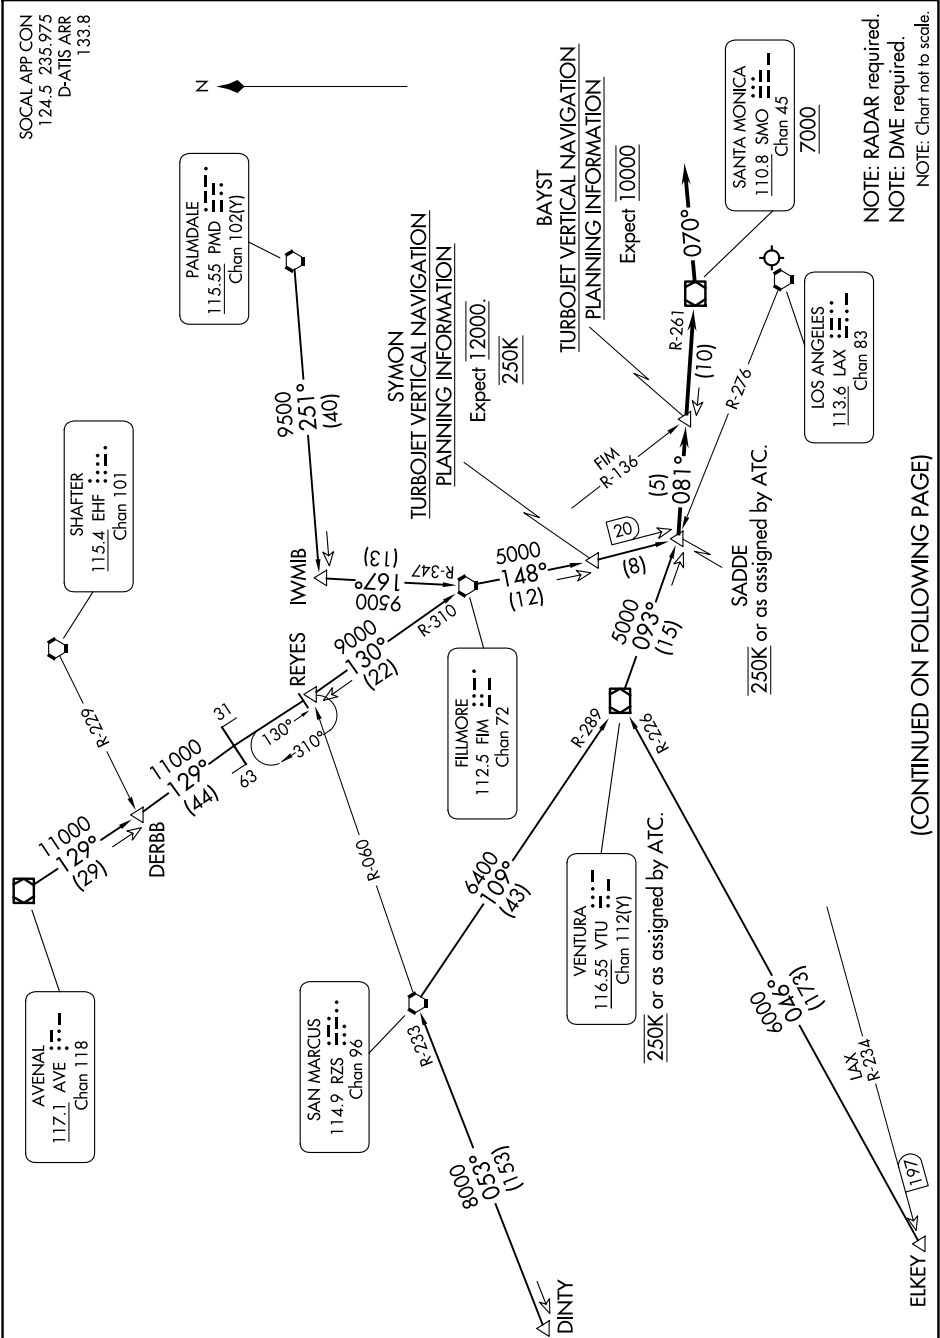

SADDE EIGHT ARRIVAL

AL-237 (FAA)

LOS ANGELES INTL (LAX)
LOS ANGELES, CALIFORNIA

SW-3, 11 JUN 2026 to 09 JUL 2026

(CONTINUED ON FOLLOWING PAGE)

SW-3, 11 JUN 2026 to 09 JUL 2026

SADDE EIGHT ARRIVAL

LOS ANGELES, CALIFORNIA
LOS ANGELES INTL (LAX)