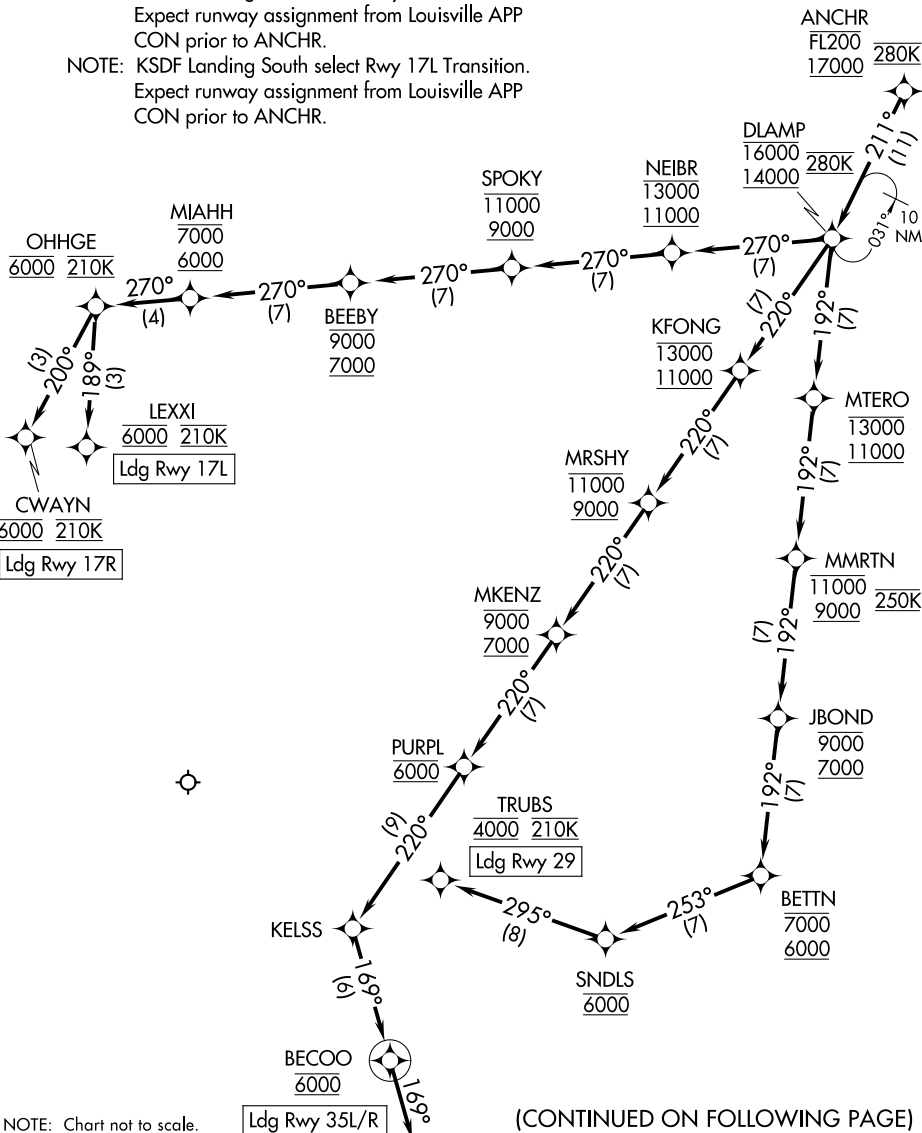

DLAMP EIGHT ARRIVAL (RNAV) Arrival Routes

LOUISVILLE APP CON
132.075 327.0
D-ATIS
118.725

RNAV 1 - DME/DME/IRU or GPS.

RADAR required.

NOTE: Jet aircraft only.

NOTE: KSDL Landing North select Rwy 35R Transition.

Expect runway assignment from Louisville APP CON prior to ANCHR.

NOTE: KSDL Landing South select Rwy 17L Transition.

Expect runway assignment from Louisville APP CON prior to ANCHR.

NOTE: Chart not to scale.

(CONTINUED ON FOLLOWING PAGE)

SE-1, 11 JUN 2026 to 09 JUL 2026

SE-1, 11 JUN 2026 to 09 JUL 2026