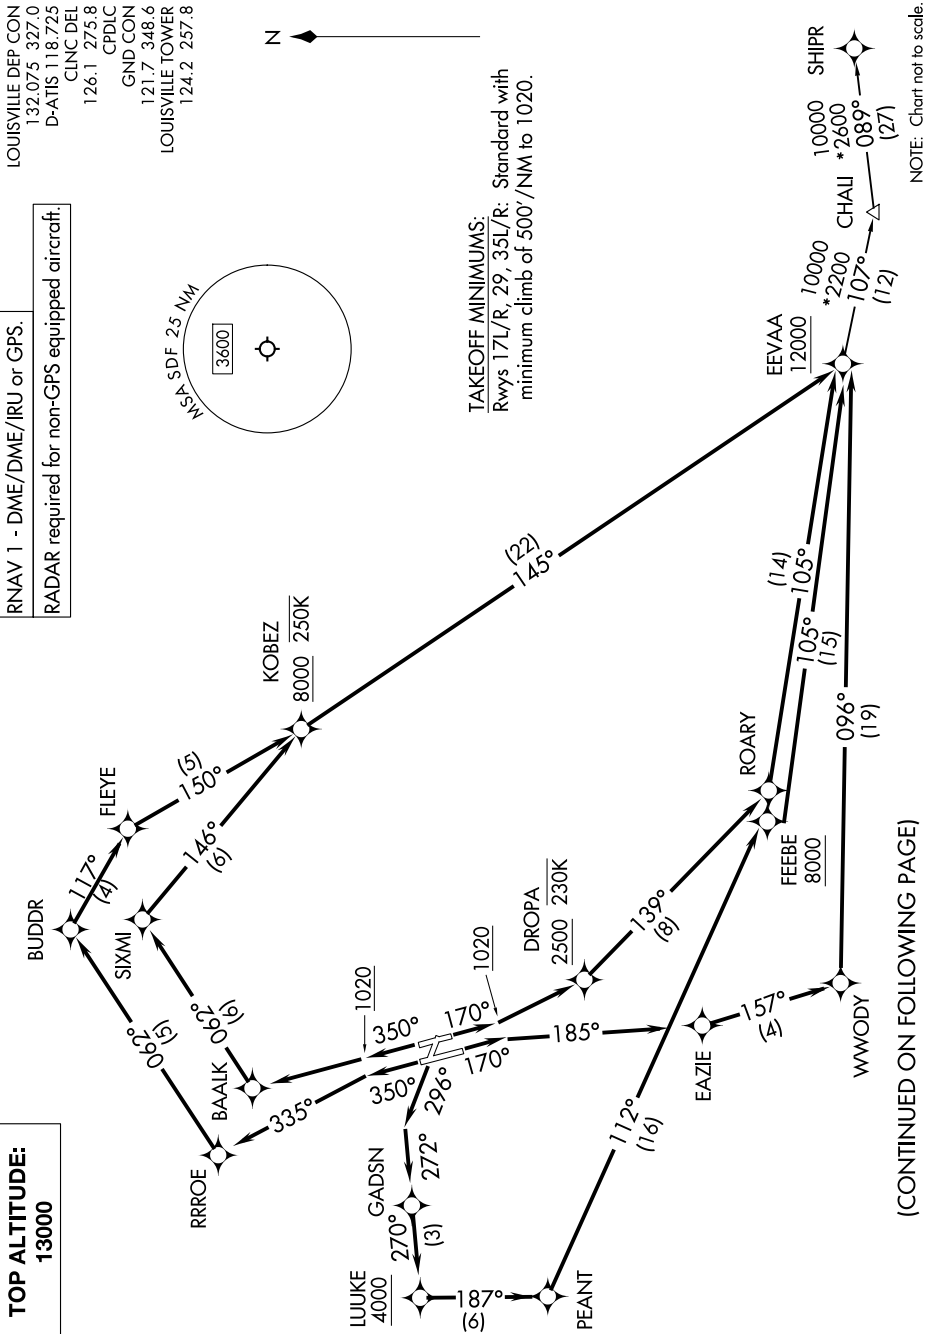

EEVAA ONE DEPARTURE (RNAV)

LOUISVILLE, KENTUCKY

SE-1, 11 JUN 2026 to 09 JUL 2026

LOUISVILLE DEP CON
132.075 327.0
D-ATIS 118.725
CLNC DEL
126.1 275.8
CPDLC
GND CON
121.7 348.6
LOUISVILLE TOWER
124.2 257.8

RNAV 1 - DME/DME/RU or GPS.
RADAR required for non-GPS equipped aircraft.

TAKEOFF MINIMUMS:
Rwys 17L/R, 29, 35L/R: Standard with
minimum climb of 500'/NM to 1020.

TOP ALTITUDE:
13000

(CONTINUED ON FOLLOWING PAGE)

NOTE: Chart not to scale.

EEVAA ONE DEPARTURE (RNAV)

LOUISVILLE, KENTUCKY

LOUISVILLE MUHAMMAD ALI INTL (SDF)

SE-1, 11 JUN 2026 to 09 JUL 2026