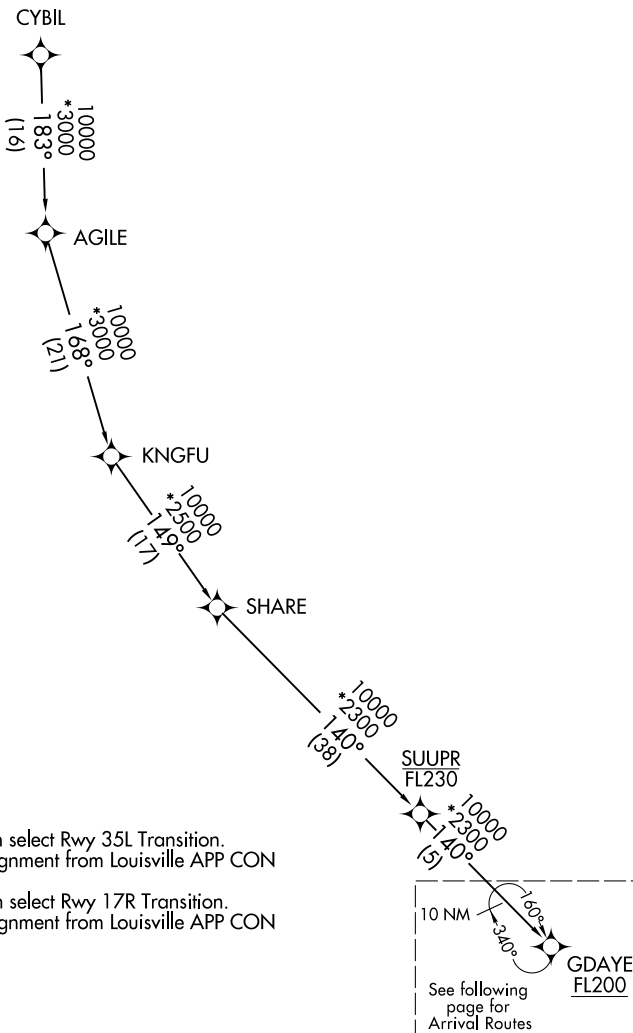

JMONY TWO ARRIVAL (RNAV) Transition Routes

LOUISVILLE, KENTUCKY

LOUISVILLE APP CON
 132.075 327.0
 SDF D-ATIS
 118.725
 LOU ATIS
 124.15

RNAV 1 - DME/DME/IRU or GPS.
 RADAR required.

- NOTE: Jet aircraft only.
- NOTE: KSDf landing north select Rwy 35L Transition. Expect runway assignment from Louisville APP CON prior to LISZA.
- NOTE: KSDf landing south select Rwy 17R Transition. Expect runway assignment from Louisville APP CON prior to LISZA.

NOTE: Chart not to scale.

CYBIL TRANSITION (CYBIL.JMONY2)
SHARE TRANSITION (SHARE.JMONY2)

(CONTINUED ON FOLLOWING PAGE)

SE-1, 11 JUN 2026 to 09 JUL 2026

SE-1, 11 JUN 2026 to 09 JUL 2026