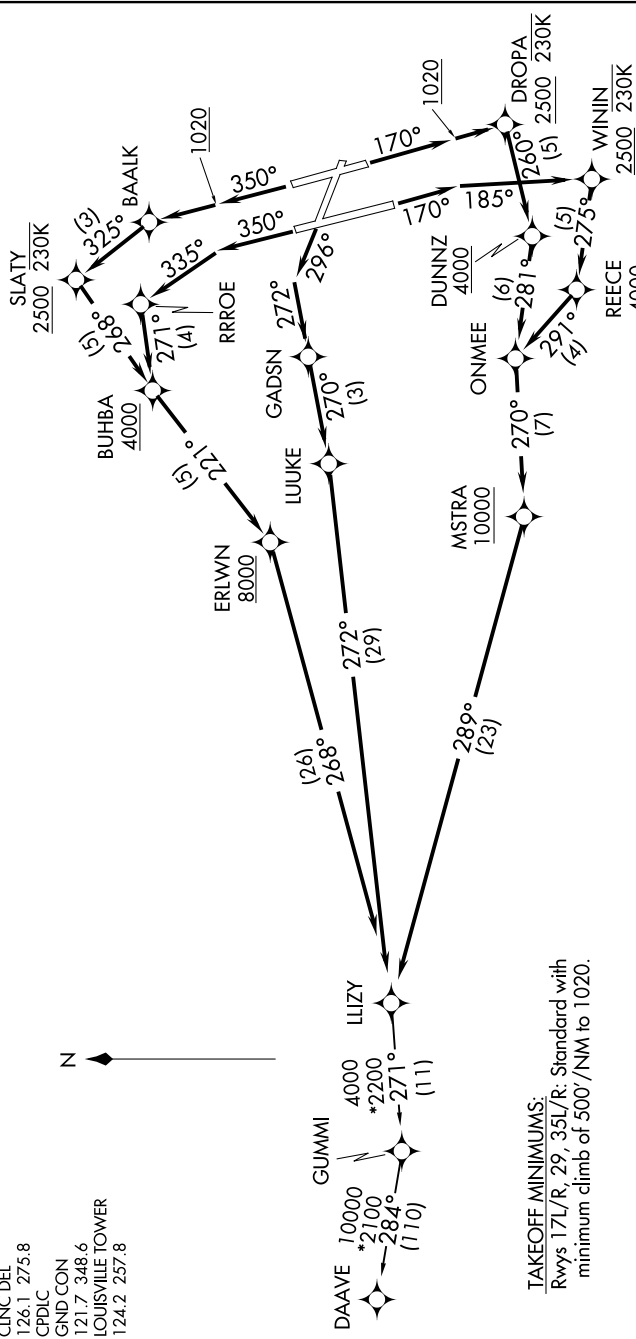

LLIZY ONE DEPARTURE (RNAV)

LOUISVILLE, KENTUCKY

6Z02 UN 60 to 09 JUL 2026 UN 11 1-E

**TOP ALTITUDE:
13000**

RNAV 1 - DME/DME/IRU or GPS.
RADAR required for non-GPS equipped aircraft.

LOUISVILLE DEP CON
132.075 327.0
D-ATIS 118.725
CLNC DEL
126.1 275.8
CPDLC
GND CON
121.7 348.6
LOUISVILLE TOWER
124.2 257.8

TAKEOFF MINIMUMS:
Rwys 17L/R, 29, 35L/R: Standard with
minimum climb of 500'/NM to 1020.

NOTE: Chart not to scale.

(CONTINUED ON FOLLOWING PAGE)

LLIZY ONE DEPARTURE (RNAV)

LOUISVILLE, KENTUCKY

SE-1, 11 JUN 2026 to 09 JUL 2026