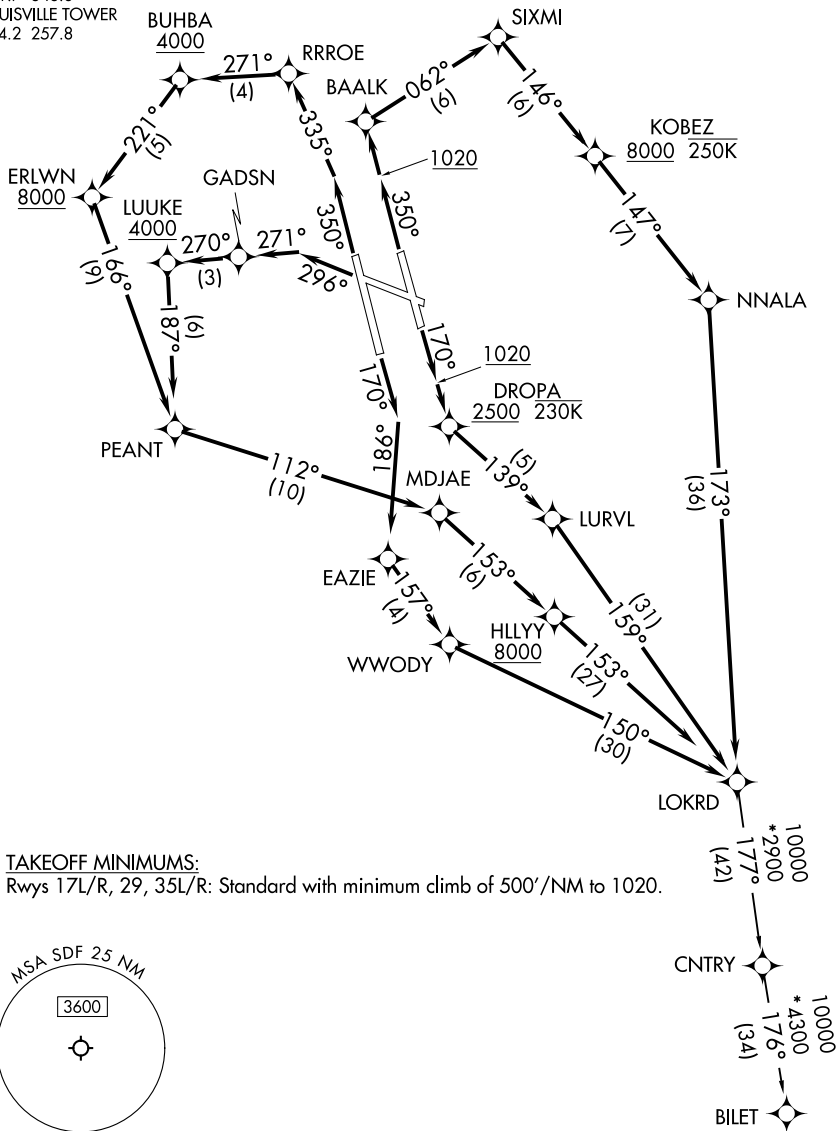

(LOKRD1.LOKRD) 24193

AL-239 (FAA)

LOUISVILLE MUHAMMAD ALI INTL (SDF)

LOKRD ONE DEPARTURE (RNAV)

LOUISVILLE, KENTUCKY

LOUISVILLE DEP CON
 132.075 327.0
 D-ATIS 118.725
 CLNC DEL
 126.1 275.8
 CPDLC
 GND CON
 121.7 348.6
 LOUISVILLE TOWER
 124.2 257.8

RNAV 1 - DME/DME/IRU or GPS.
 RADAR required for non-GPS equipped aircraft.

**TOP ALTITUDE:
 13000**

TAKEOFF MINIMUMS:

Rwys 17L/R, 29, 35L/R: Standard with minimum climb of 500'/NM to 1020.

(CONTINUED ON FOLLOWING PAGE)

NOTE: Chart not to scale.

LOKRD ONE DEPARTURE (RNAV)

(LOKRD1.LOKRD) 11JUL24

LOUISVILLE, KENTUCKY

LOUISVILLE MUHAMMAD ALI INTL (SDF)

SE-1, 11 JUN 2026 to 09 JUL 2026

SE-1, 11 JUN 2026 to 09 JUL 2026