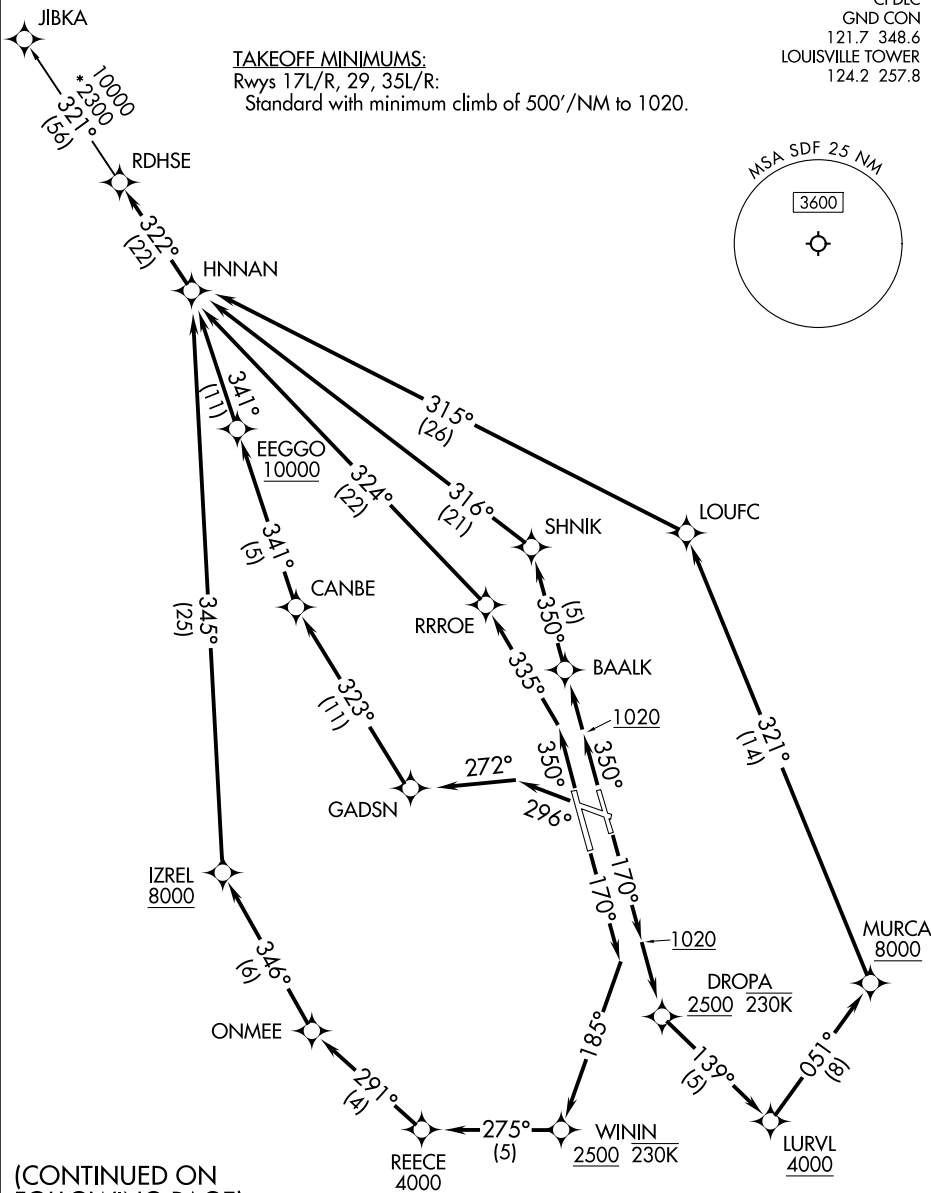

RDHSE ONE DEPARTURE (RNAV)

TOP ALTITUDE:
13000

RNAV 1 - DME/DME/IRU or GPS.
RADAR required for non-GPS equipped aircraft.

LOUISVILLE DEP CON 132.075 327.0
D-ATIS 118.725
CLNC DEL 126.1 275.8
CPDLC
GND CON 121.7 348.6
LOUISVILLE TOWER 124.2 257.8

TAKEOFF MINIMUMS:
Rwys 17L/R, 29, 35L/R:
Standard with minimum climb of 500'/NM to 1020.

(CONTINUED ON FOLLOWING PAGE)

NOTE: Chart not to scale.

RDHSE ONE DEPARTURE (RNAV)

SE-1, 11 JUN 2026 to 09 JUL 2026

SE-1, 11 JUN 2026 to 09 JUL 2026