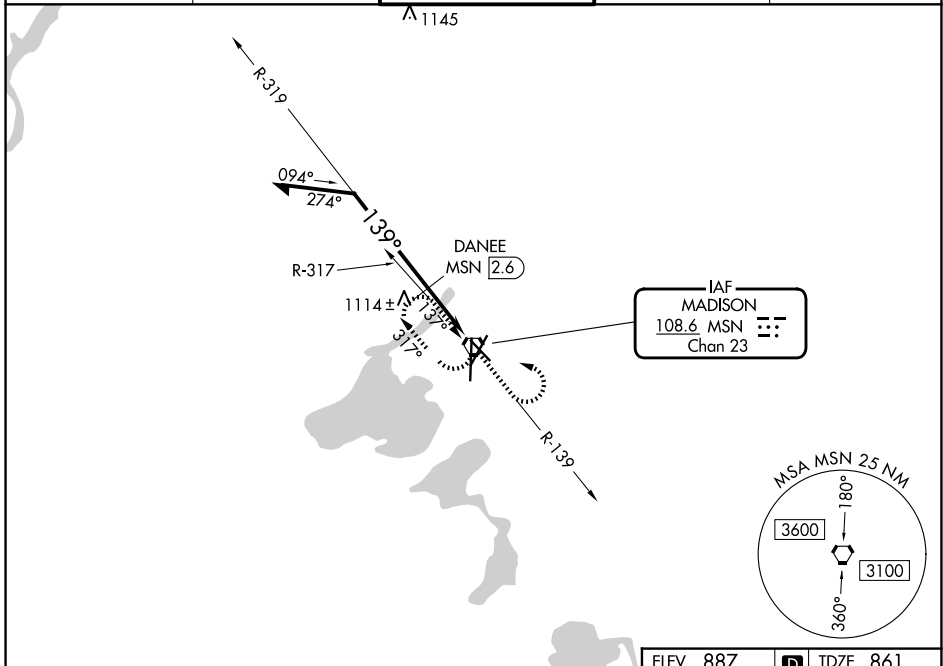

VORTAC MSN 108.6 Chan 23	APP CRS 139°	Rwy Ldg TDZE Apt Elev 5369 861 887
--	------------------------	--

VOR RWY 14

DANE COUNTY RGNL/TRUAX FLD (MSN)

▼ Rwy 14 helicopter visibility reduction below 3/4 SM NA.
▲ MISSED APPROACH: Climb to 2800 on MSN VORTAC R-139 then left turn direct MSN VORTAC and hold.

EC-3, 11 JUN 2026 to 09 JUL 2026

EC-3, 11 JUN 2026 to 09 JUL 2026