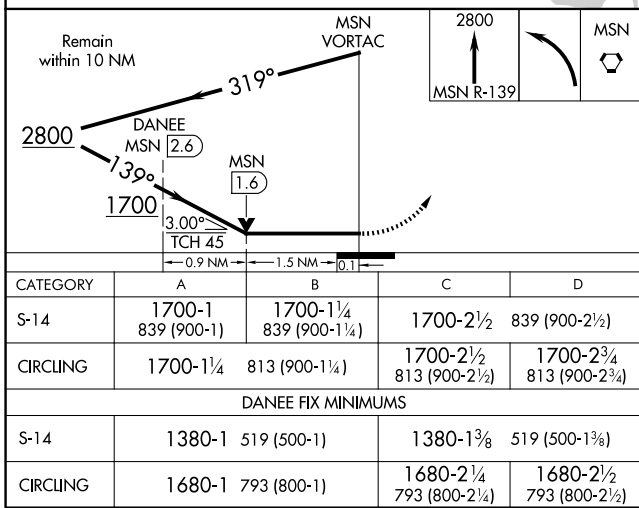

VORTAC MSN 108.6 Chan 23	APP CRS 139°	Rwy Ldg TDZE Apt Elev 5369 861 887

VOR RWY 14

DANE COUNTY RGNL/TRUAX FLD (MSN)

▼ Rwy 14 helicopter visibility reduction below 3/4 SM NA.
▲ MISSED APPROACH: Climb to 2800 on MSN VORTAC R-139 then left turn direct MSN VORTAC and hold.

ATIS 124.65 278.3	MADISON APP CON* 135.45 343.7	MADISON TOWER* 119.3 (CTAF) 0 257.8	GND CON 121.9 348.6	UNICOM 122.95

EC-3, 11 JUN 2026 to 09 JUL 2026

EC-3, 11 JUN 2026 to 09 JUL 2026