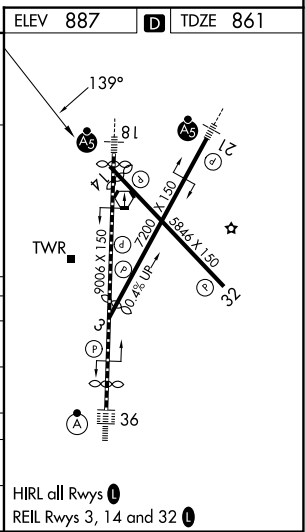

VORTAC MSN 108.6 Chan 23	APP CRS 139°	Rwy Ldg TDZE Apt Elev 5369 861 887

VOR RWY 14

DANE COUNTY RGNL/TRUAX FLD (MSN)

▼ Rwy 14 helicopter visibility reduction below 3/4 SM NA.
▲ MISSED APPROACH: Climb to 2800 on MSN VORTAC R-139 then left turn direct MSN VORTAC and hold.

ATIS 124.65 278.3	MADISON APP CON* 135.45 343.7	MADISON TOWER* 119.3 (CTAF) 0 257.8	GND CON 121.9 348.6	UNICOM 122.95

EC-3, 11 JUN 2026 to 09 JUL 2026

EC-3, 11 JUN 2026 to 09 JUL 2026