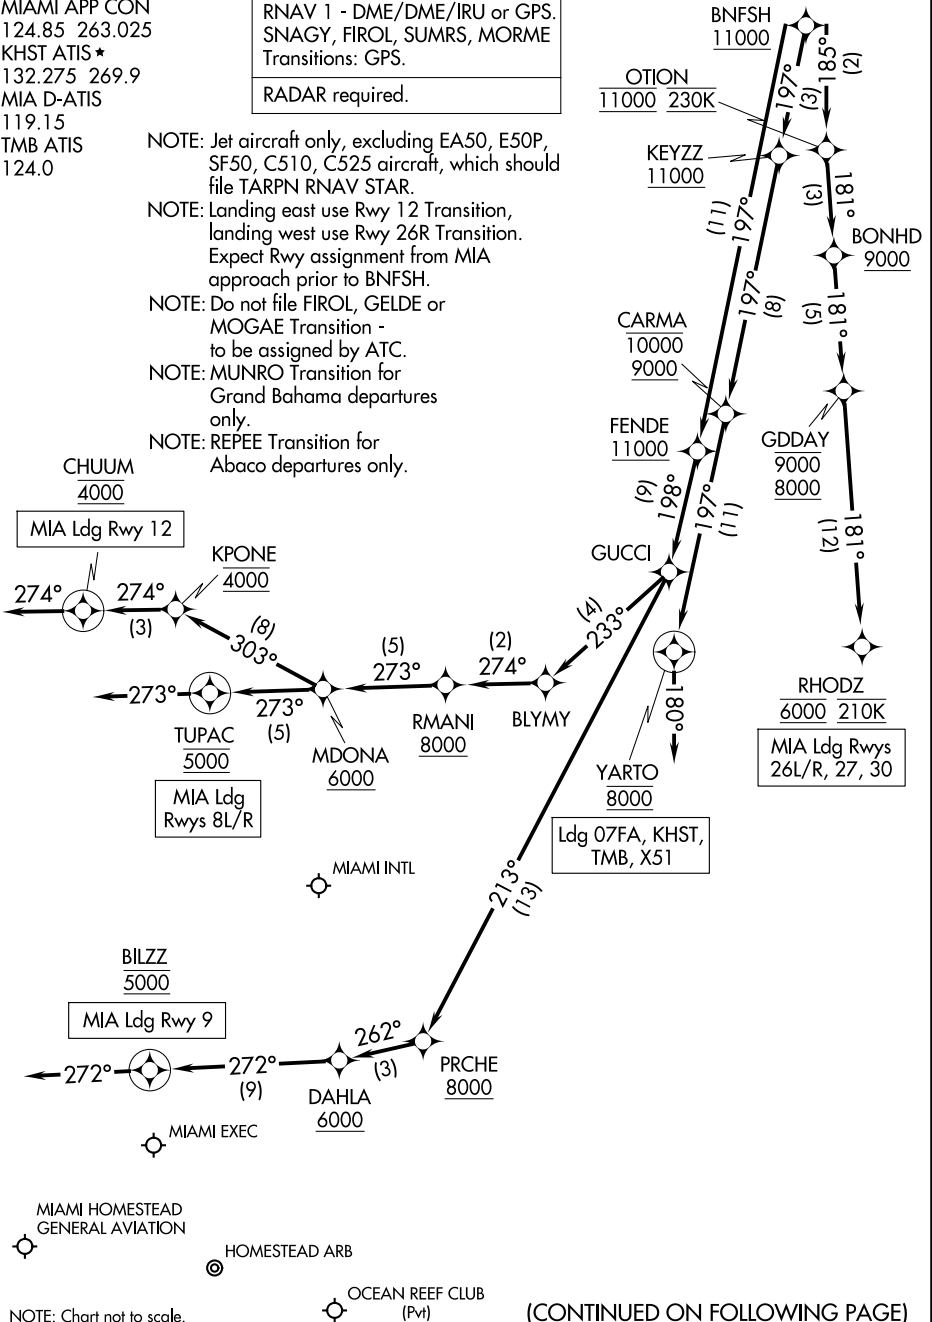

BNFSH THREE ARRIVAL (RNAV) Arrival Routes

MIAMI, FLORIDA

MIAMI APP CON
 124.85 263.025
 KHST ATIS ★
 132.275 269.9
 MIA D-ATIS
 119.15
 TMB ATIS
 124.0

RNAV 1 - DME/DME/IRU or GPS. SNAGY, FIROL, SUMRS, MORME Transitions: GPS.
RADAR required.

- NOTE: Jet aircraft only, excluding EA50, E50P, SF50, C510, C525 aircraft, which should file TARPEN RNAV STAR.
- NOTE: Landing east use Rwy 12 Transition, landing west use Rwy 26R Transition. Expect Rwy assignment from MIA approach prior to BNFSH.
- NOTE: Do not file FIROL, GELDE or MOGAE Transition - to be assigned by ATC.
- NOTE: MUNRO Transition for Grand Bahama departures only.
- NOTE: REPEE Transition for Abaco departures only.

SE-3, 11 JUN 2026 to 09 JUL 2026

SE-3, 11 JUN 2026 to 09 JUL 2026

BNFSH THREE ARRIVAL (RNAV) Arrival Routes

MIAMI, FLORIDA

(CONTINUED ON FOLLOWING PAGE)