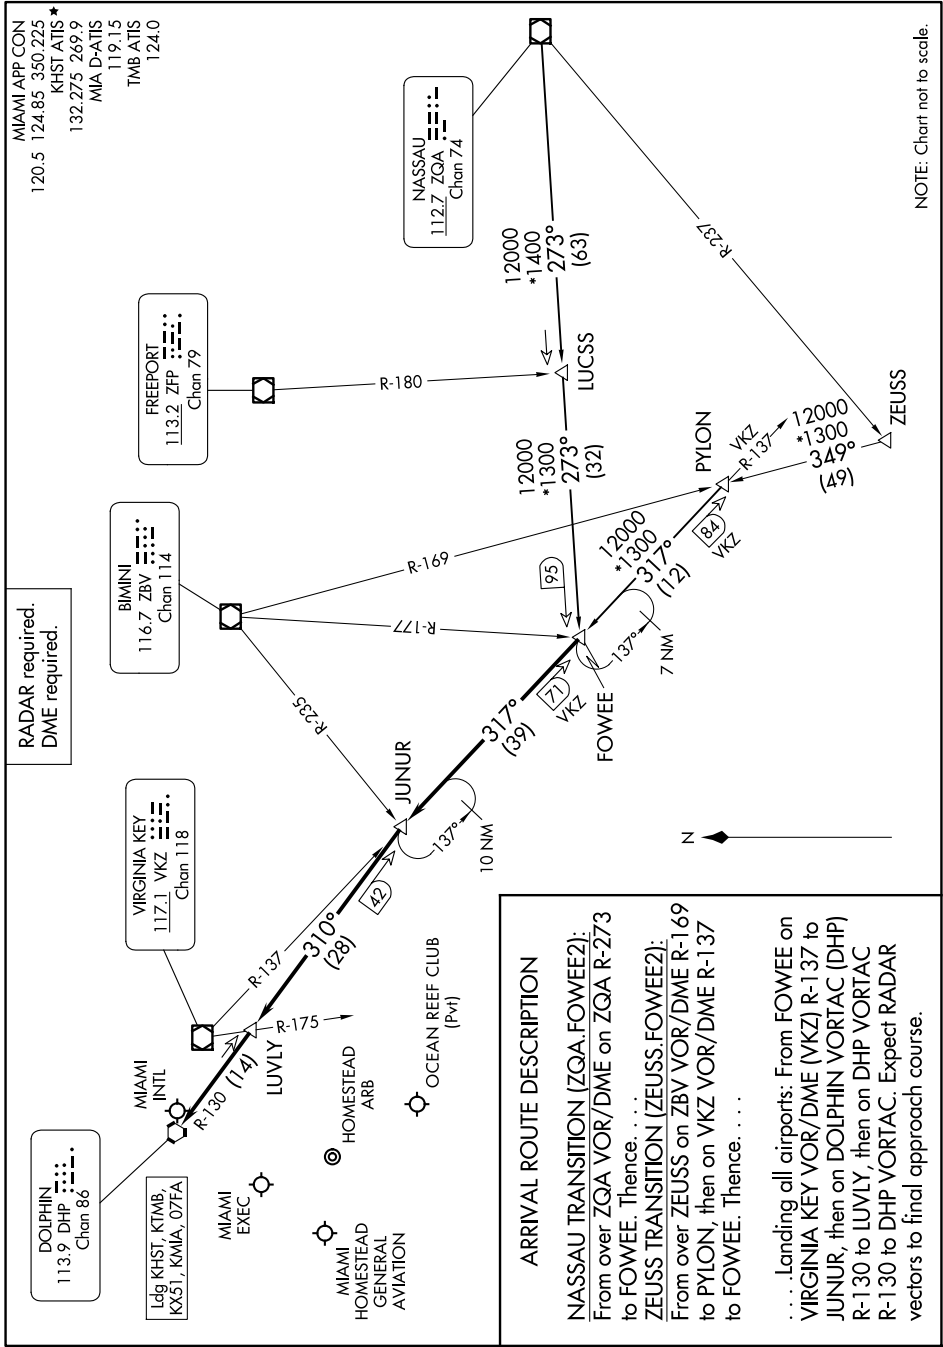

FOWEE TWO ARRIVAL

SE-3, 11 JUN 2026 to 09 JUL 2026

SE-3, 11 JUN 2026 to 09 JUL 2026

FOWEE TWO ARRIVAL