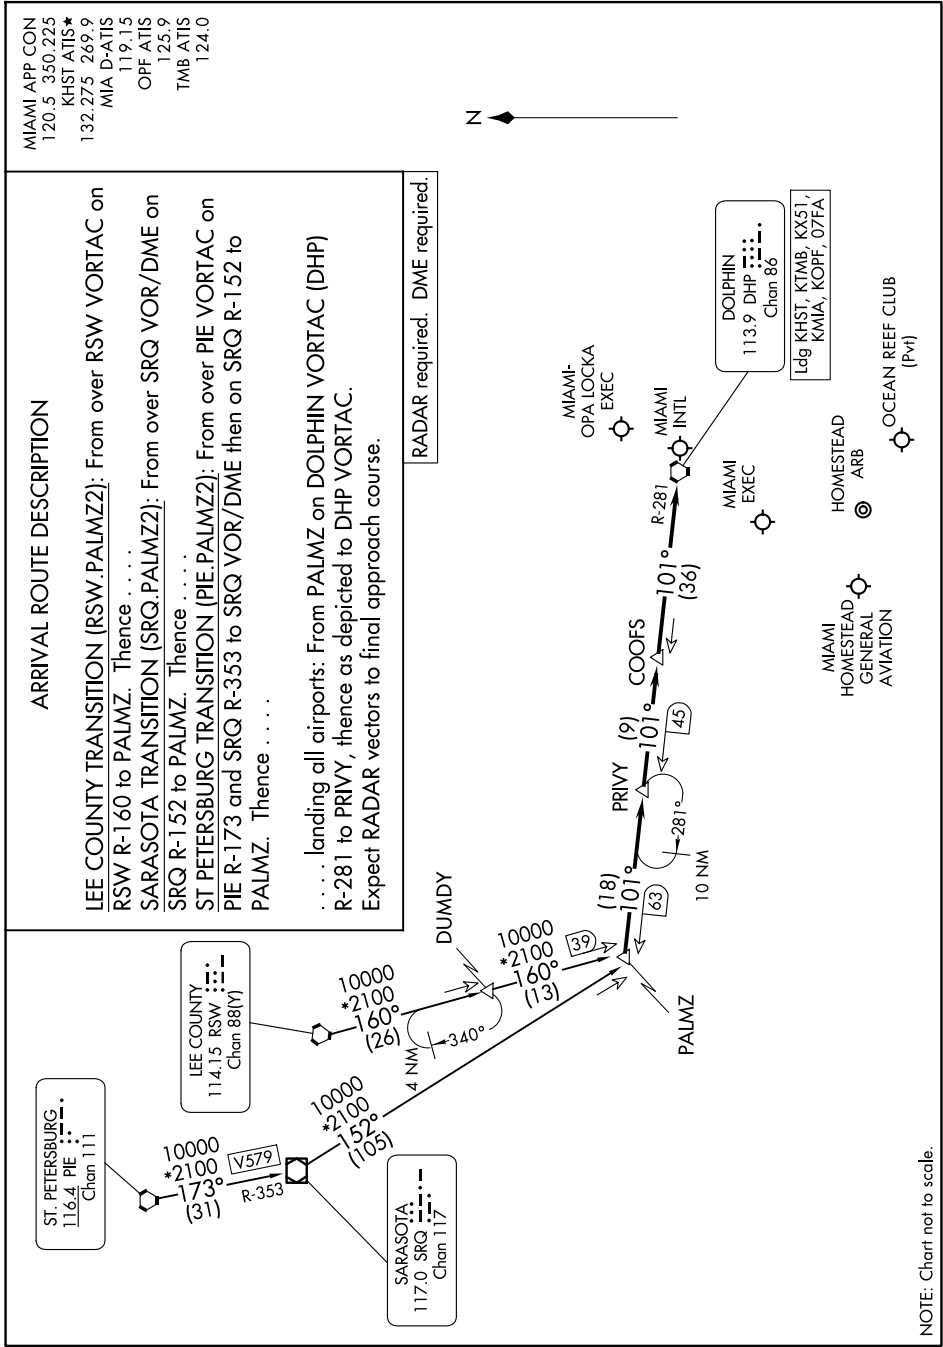

PALMZ TWO ARRIVAL

MIAMI, FLORIDA

SE-3, 11 JUN 2026 to 09 JUL 2026

PALMZ TWO ARRIVAL

MIAMI, FLORIDA

NOTE: Chart not to scale.

SE-3, 11 JUN 2026 to 09 JUL 2026