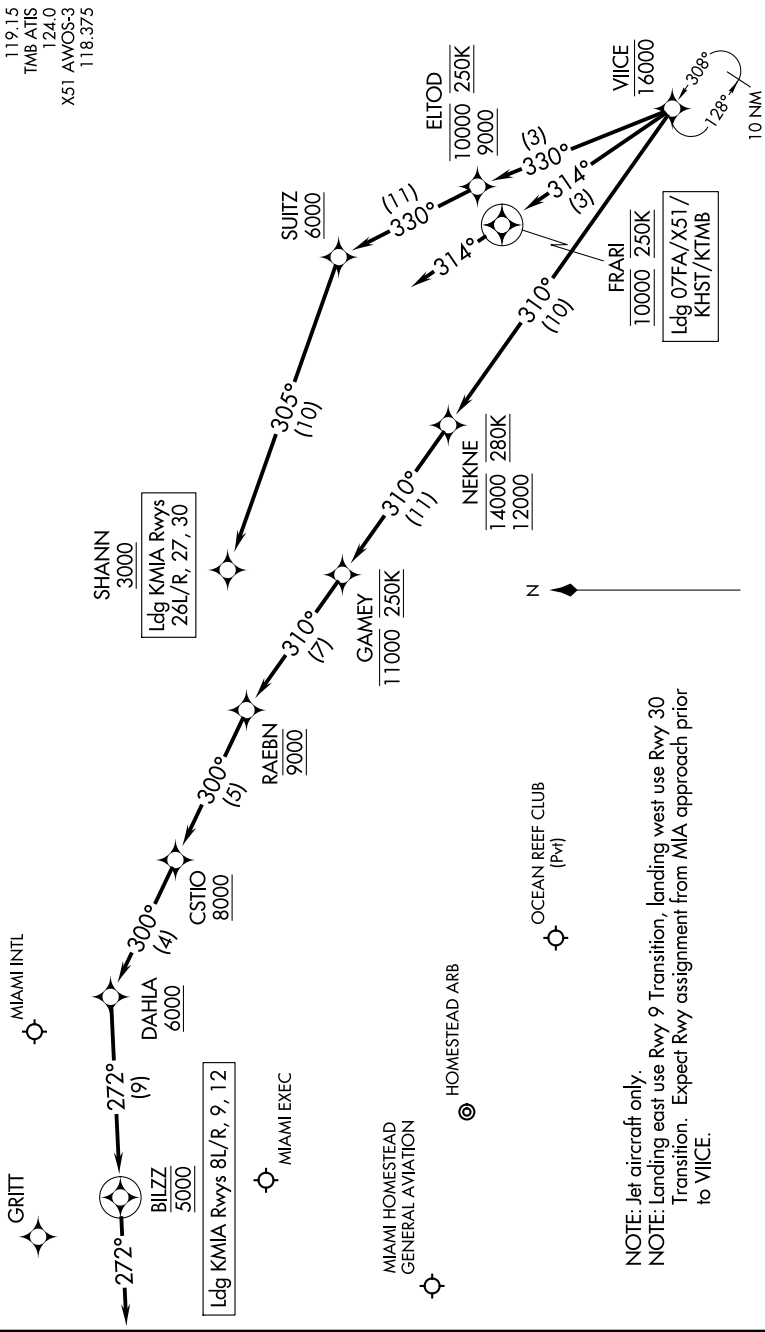

VIICE TWO ARRIVAL (RNAV) Arrival Routes

MIAMI, FLORIDA

MIAMI APP CON
 120.5 350.225
 KHST ATIS ★
 132.275 269.9
 MIA D-ATIS
 119.15
 TMB ATIS
 124.0
 X51 AWOS-3
 118.375

RNAV 1 - DME/DME/IRU or GPS.
 RADAR required.

NOTE: Chart not to scale.

(NARRATIVE ON FOLLOWING PAGE)

SE-3, 11 JUN 2026 to 09 JUL 2026

SE-3, 11 JUN 2026 to 09 JUL 2026

VIICE TWO ARRIVAL (RNAV) Arrival Routes

MIAMI, FLORIDA