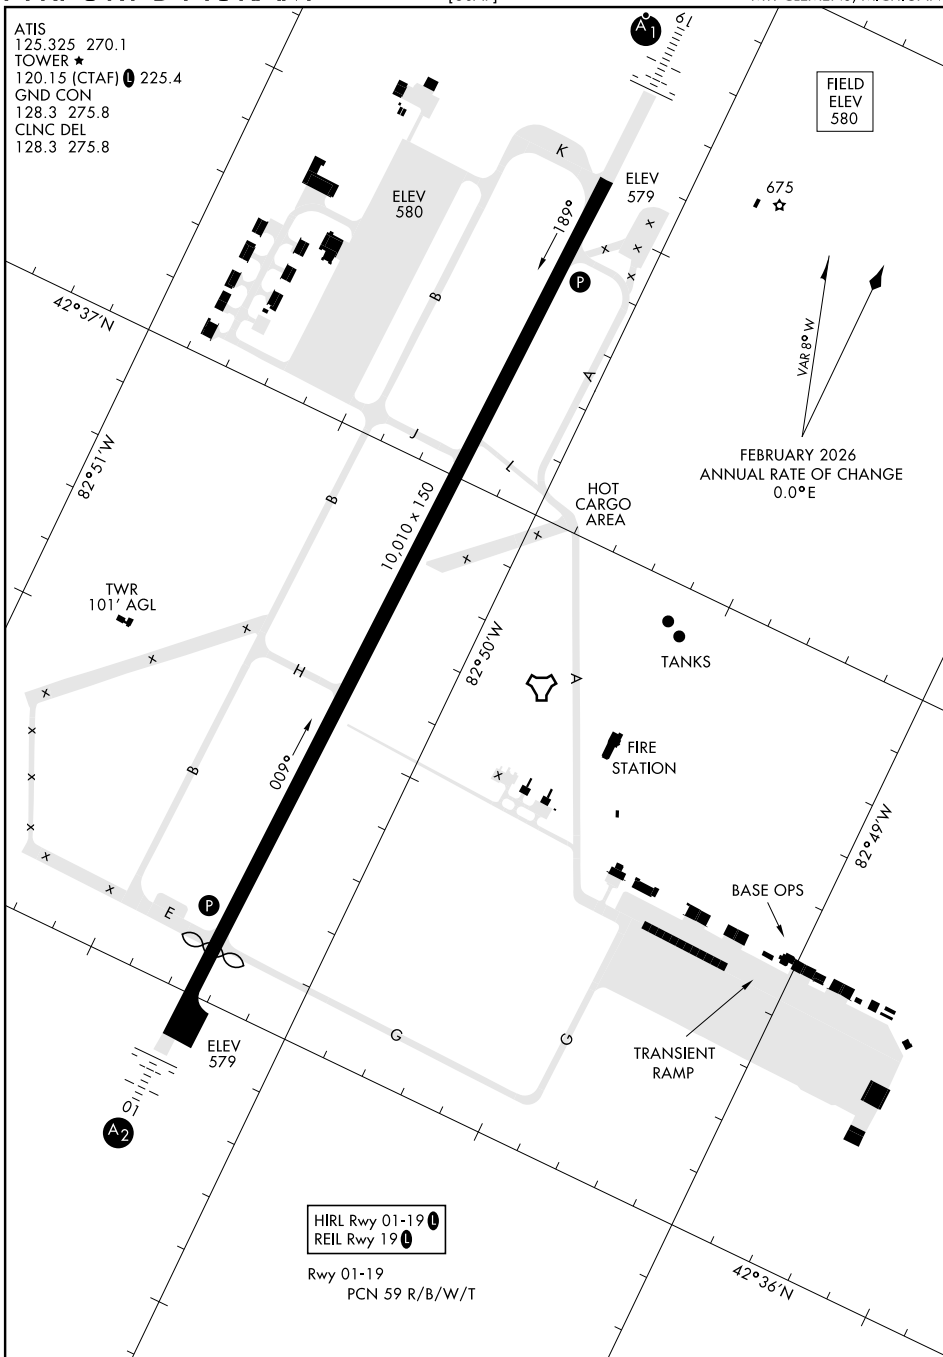

26078

AIRPORT DIAGRAM

[USAF]

SELFRIDGE ANGB (KMTC)

MT. CLEMENS, MICHIGAN

ATIS 125.325 270.1
 TOWER ★ 120.15 (CTAF) 225.4
 GND CON 128.3 275.8
 CLNC DEL 128.3 275.8

FIELD ELEV 580

675

FEBRUARY 2026
 ANNUAL RATE OF CHANGE
 0.0° E

HIRL Rwy 01-19
 REIL Rwy 19

Rwy 01-19
 PCN 59 R/B/W/T

EC-1, 11 JUN 2026 to 09 JUL 2026

EC-1, 11 JUN 2026 to 09 JUL 2026

AIRPORT DIAGRAM

SELFRIDGE ANGB (KMTC)
MT. CLEMENS, MICHIGAN