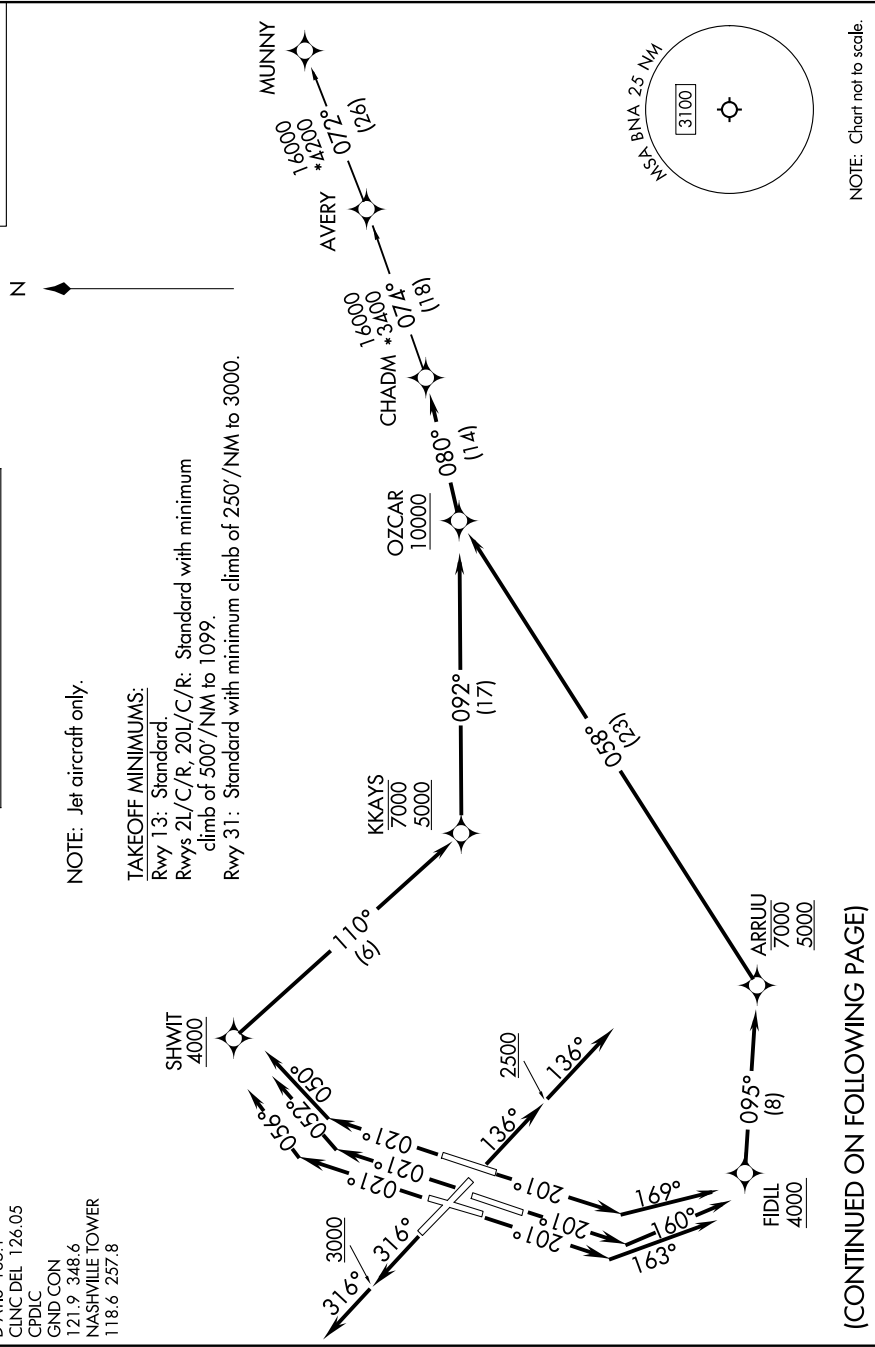

# CHADM FOUR DEPARTURE (RNAV)

SE-1, 11 JUN 2026 to 09 JUL 2026

**TOP ALTITUDE:**  
15000

RNAV 1 - DME/DME/IRU or GPS.  
RADAR required.

NASHVILLE DEP CON  
118.4 360.7  
D-ATIS 135.1  
CLNC DEL 126.05  
CPDLC  
GND CON  
121.9 348.6  
NASHVILLE TOWER  
118.6 257.8

**NOTE:** Chart not to scale.

(CONTINUED ON FOLLOWING PAGE)

SE-1, 11 JUN 2026 to 09 JUL 2026