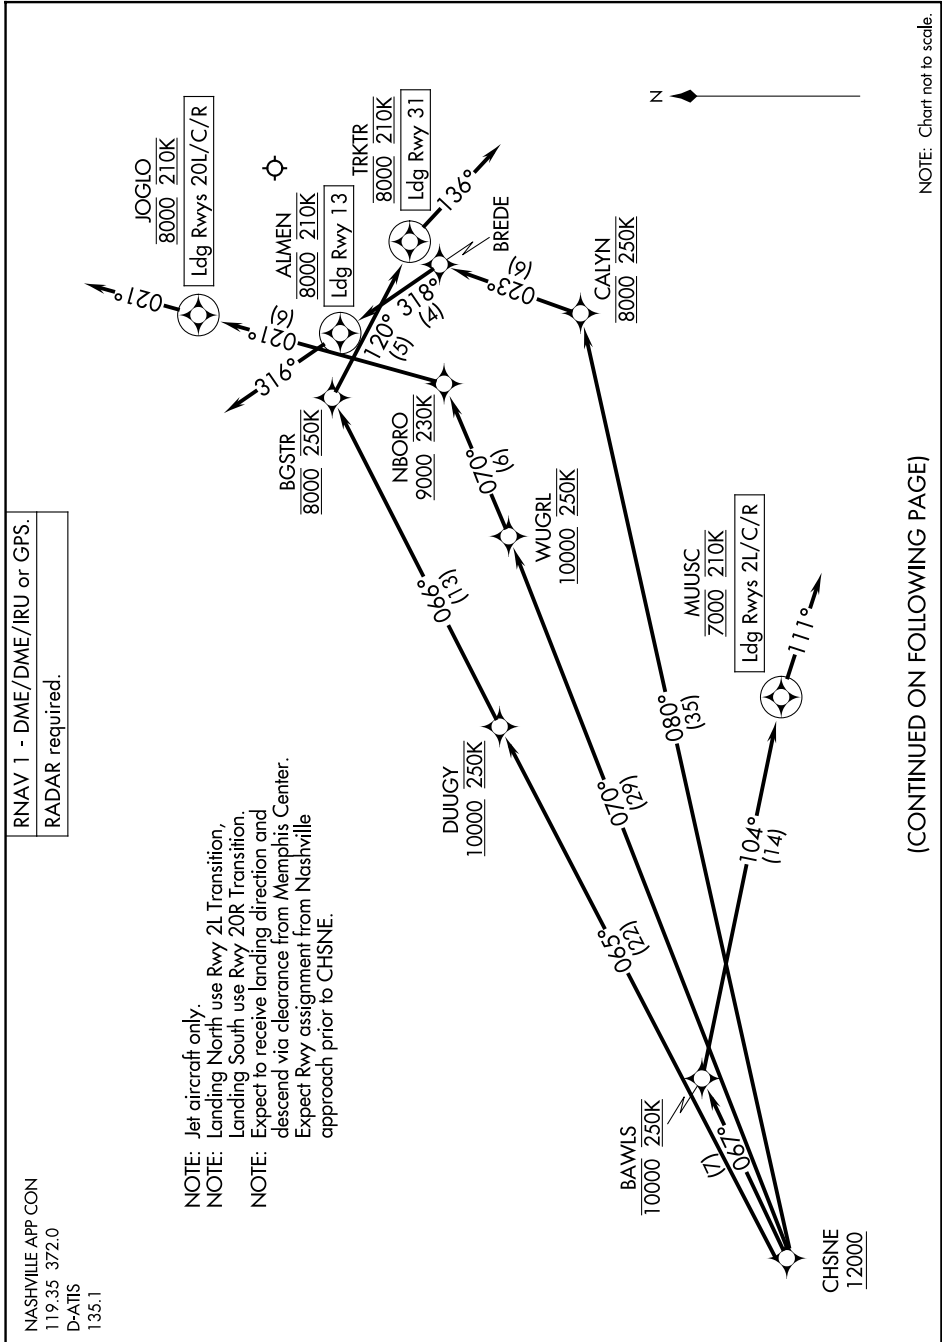

# CHSNE THREE ARRIVAL (RNAV) Arrival Routes

SE-1, 11 JUN 2026 to 09 JUL 2026

(CONTINUED ON FOLLOWING PAGE)

NOTE: Chart not to scale.

SE-1, 11 JUN 2026 to 09 JUL 2026

# CHSNE THREE ARRIVAL (RNAV) Arrival Routes