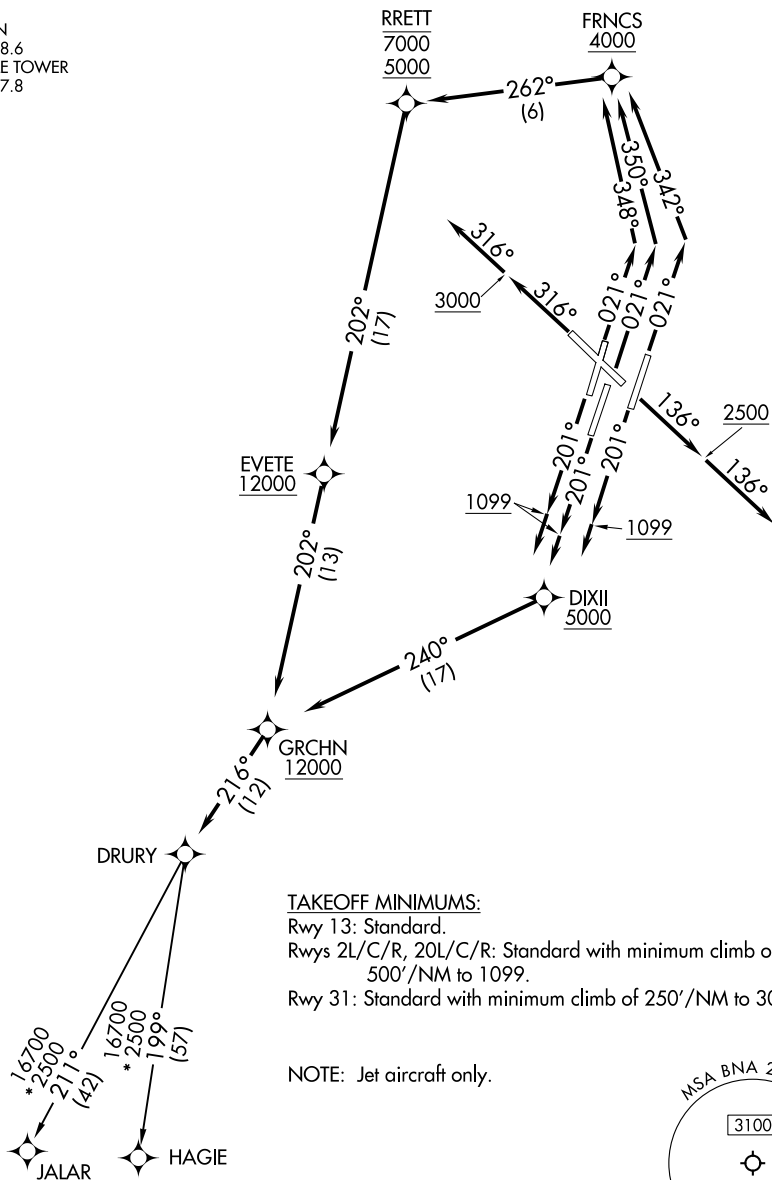

(DRURY4.DRURY) 25331

AL-282 (FAA)

NASHVILLE INTL (BNA)
NASHVILLE, TENNESSEE

DRURY FOUR DEPARTURE (RNAV)

NASHVILLE DEP CON
119.35 372.0
D-ATIS 135.1
CLNC DEL 126.05
CPDLC
GND CON
121.9 348.6
NASHVILLE TOWER
118.6 257.8

RNAV 1 - DME/DME/IRU or GPS.

**TOP ALTITUDE:
15000**

RADAR required.

SE-1, 11 JUN 2026 to 09 JUL 2026

SE-1, 11 JUN 2026 to 09 JUL 2026

NOTE: Chart not to scale.

(CONTINUED ON FOLLOWING PAGE)

DRURY FOUR DEPARTURE (RNAV)

(DRURY4.DRURY) 27NOV25

NASHVILLE, TENNESSEE
NASHVILLE INTL (BNA)