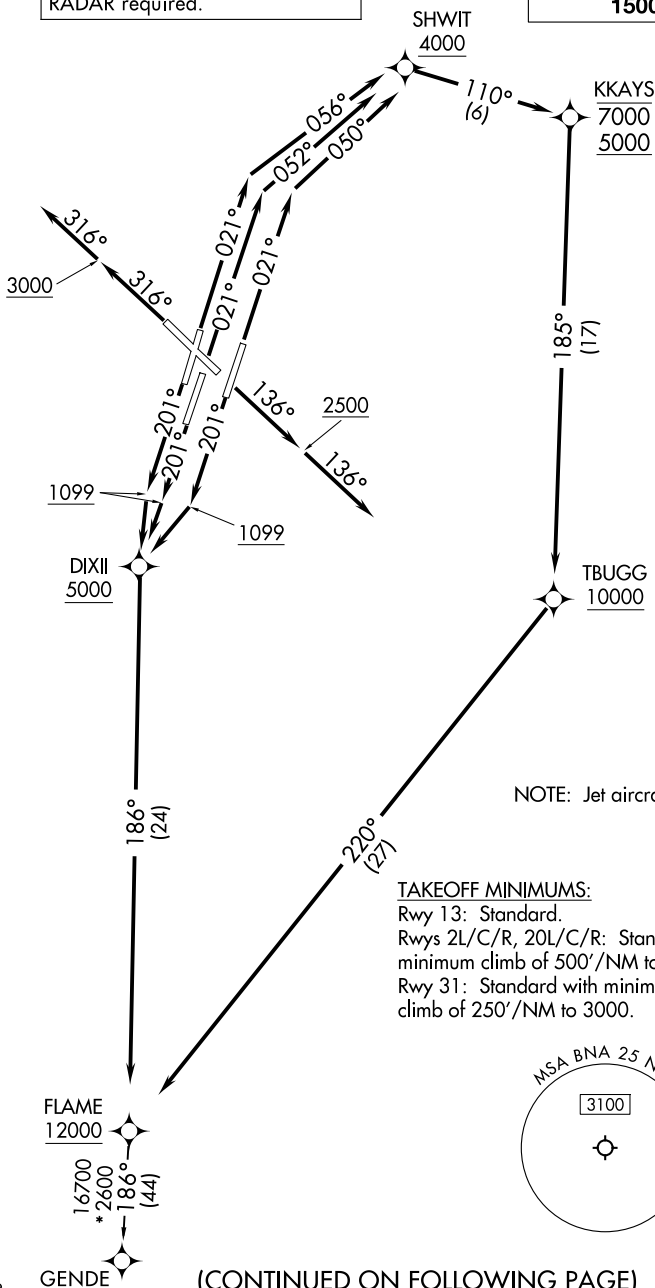

FLAME FOUR DEPARTURE (RNAV)

NASHVILLE DEP CON
118.4 360.7
D-ATIS 135.1
CLNC DEL 126.05
CPDLC
GND CON
121.9 348.6
NASHVILLE TOWER
118.6 257.8

RNAV 1 - DME/DME/IRU or GPS.
RADAR required.

TOP ALTITUDE:
15000

NOTE: Chart not to scale.

(CONTINUED ON FOLLOWING PAGE)

SE-1, 11 JUN 2026 to 09 JUL 2026

SE-1, 11 JUN 2026 to 09 JUL 2026