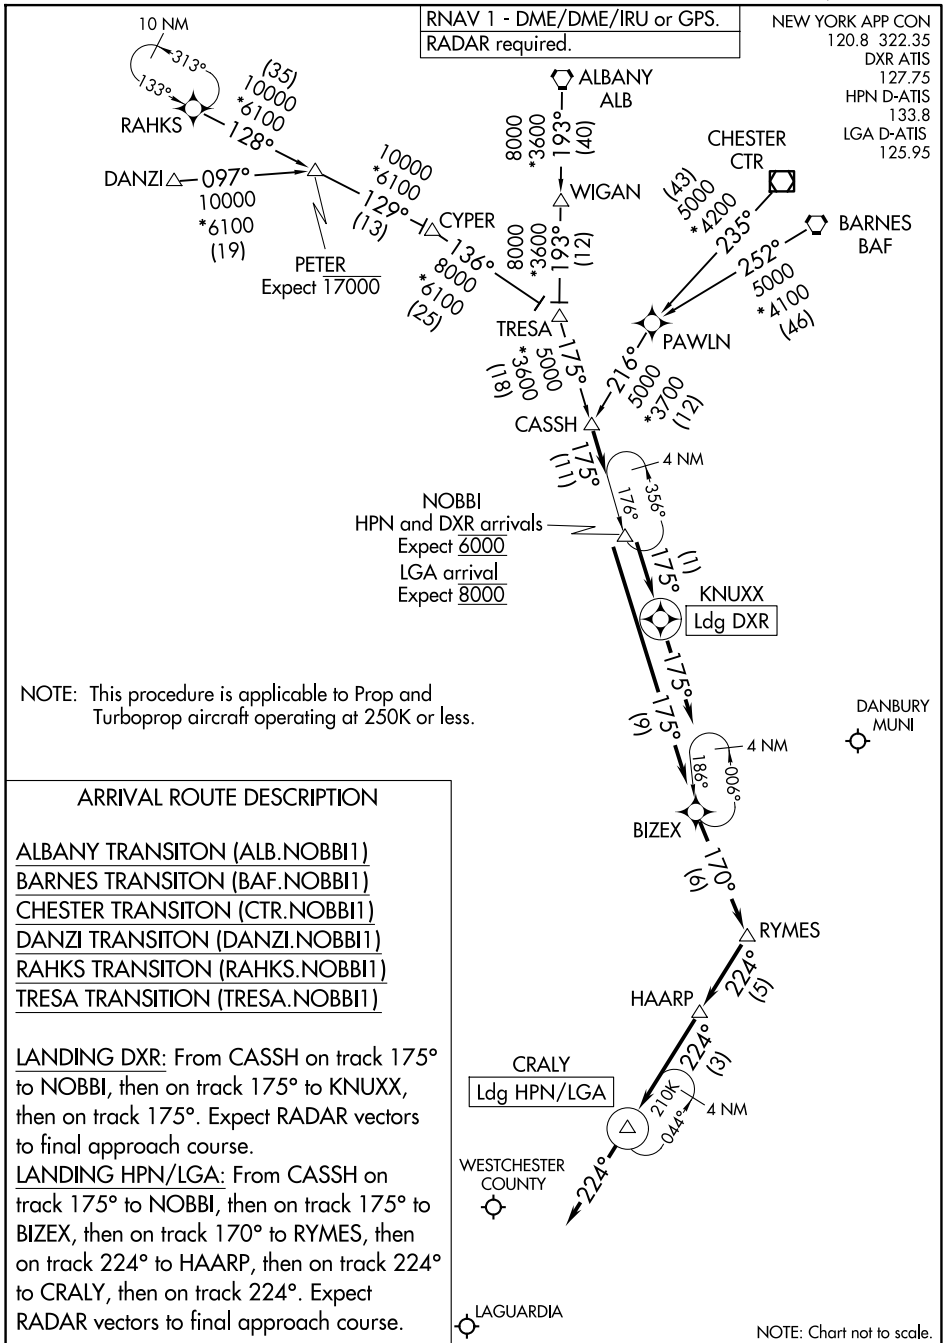

NOBBI ONE ARRIVAL (RNAV)

NEW YORK, NEW YORK

NE-2, 11 JUN 2026 to 09 JUL 2026

NE-2, 11 JUN 2026 to 09 JUL 2026

NOBBI ONE ARRIVAL (RNAV) (CASSH.NOBB1) 27NOV25

NEW YORK, NEW YORK