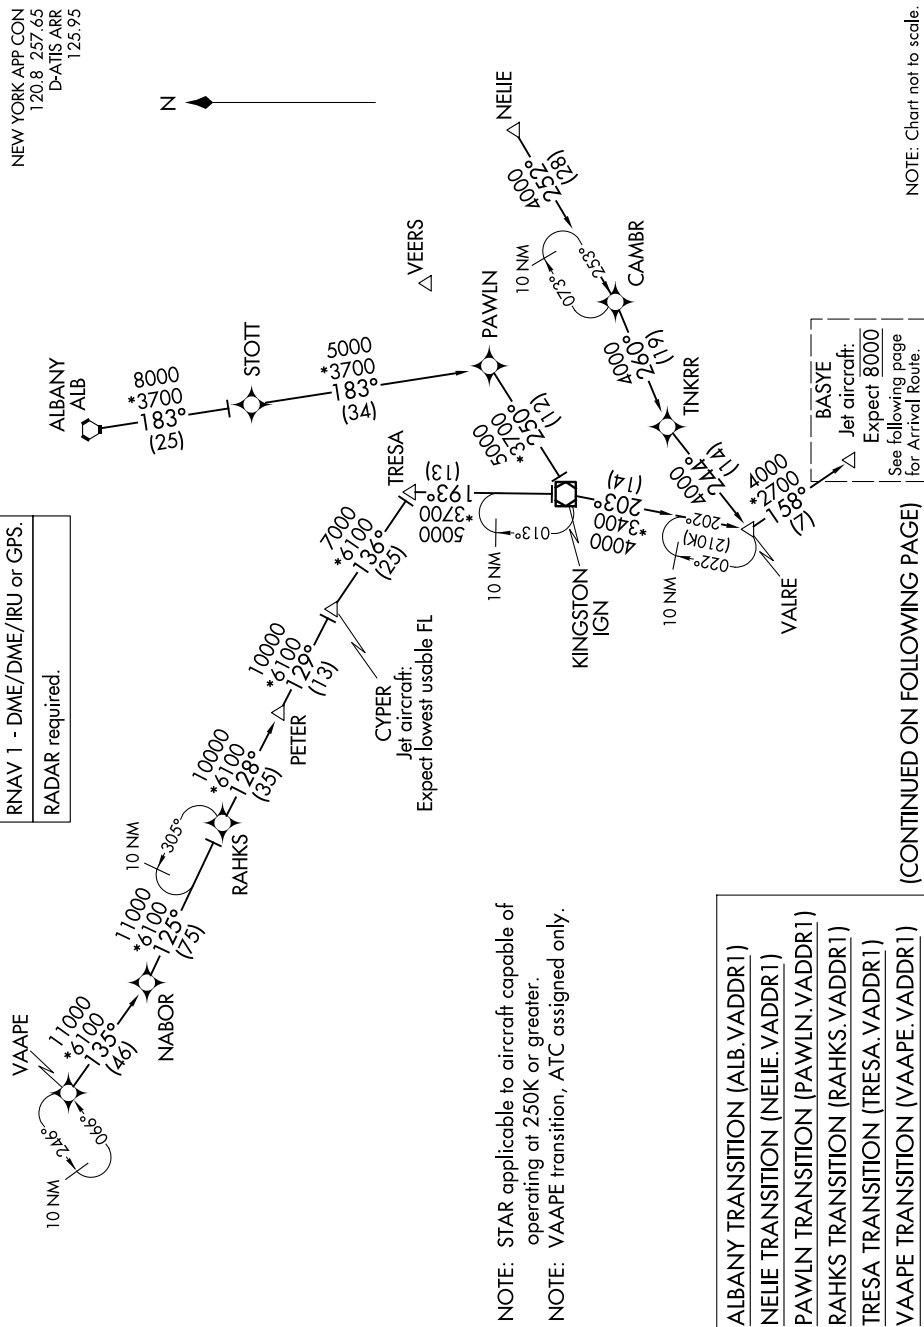

VADDR ONE ARRIVAL (RNAV) Transition Routes

NE-2, 11 JUN 2026 to 09 JUL 2026

RNAV 1 - DME/DME/IRU or GPS.
RADAR required.

NOTE: Chart not to scale.

(CONTINUED ON FOLLOWING PAGE)

- ALBANY TRANSITION (ALB.VADDR1)
- NELYE TRANSITION (NELYE.VADDR1)
- PAWLN TRANSITION (PAWLN.VADDR1)
- RAHKS TRANSITION (RAHKS.VADDR1)
- TRESA TRANSITION (TRESA.VADDR1)
- VAAPE TRANSITION (VAAPE.VADDR1)

NE-2, 11 JUN 2026 to 09 JUL 2026