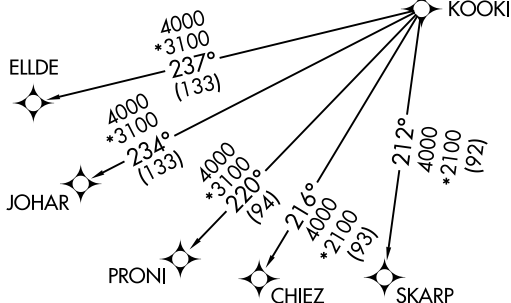

(SWOPE1.SWOPE) 25359

AL-291 (FAA)

NORFOLK INTL (ORF)
NORFOLK, VIRGINIA

SWOPE ONE DEPARTURE (RNAV)

NORFOLK DEP CON
125.2 363.125
ATIS
127.15
CLNC DEL
118.5
GND CON
121.9
NORFOLK TOWER
120.8 257.8

RNAV1 DME/DME/IRU or GPS.

RADAR required.

**TOP ALTITUDE:
4000**

TAKEOFF MINIMUMS:
Rwys 5, 14, 23, 32: Standard.

NOTE: Chart not to scale.

(CONTINUED ON FOLLOWING PAGE)

SWOPE ONE DEPARTURE (RNAV)

(SWOPE1.SWOPE) 02OCT25

NORFOLK, VIRGINIA
NORFOLK INTL (ORF)

NE-3, 11 JUN 2026 to 09 JUL 2026

NE-3, 11 JUN 2026 to 09 JUL 2026