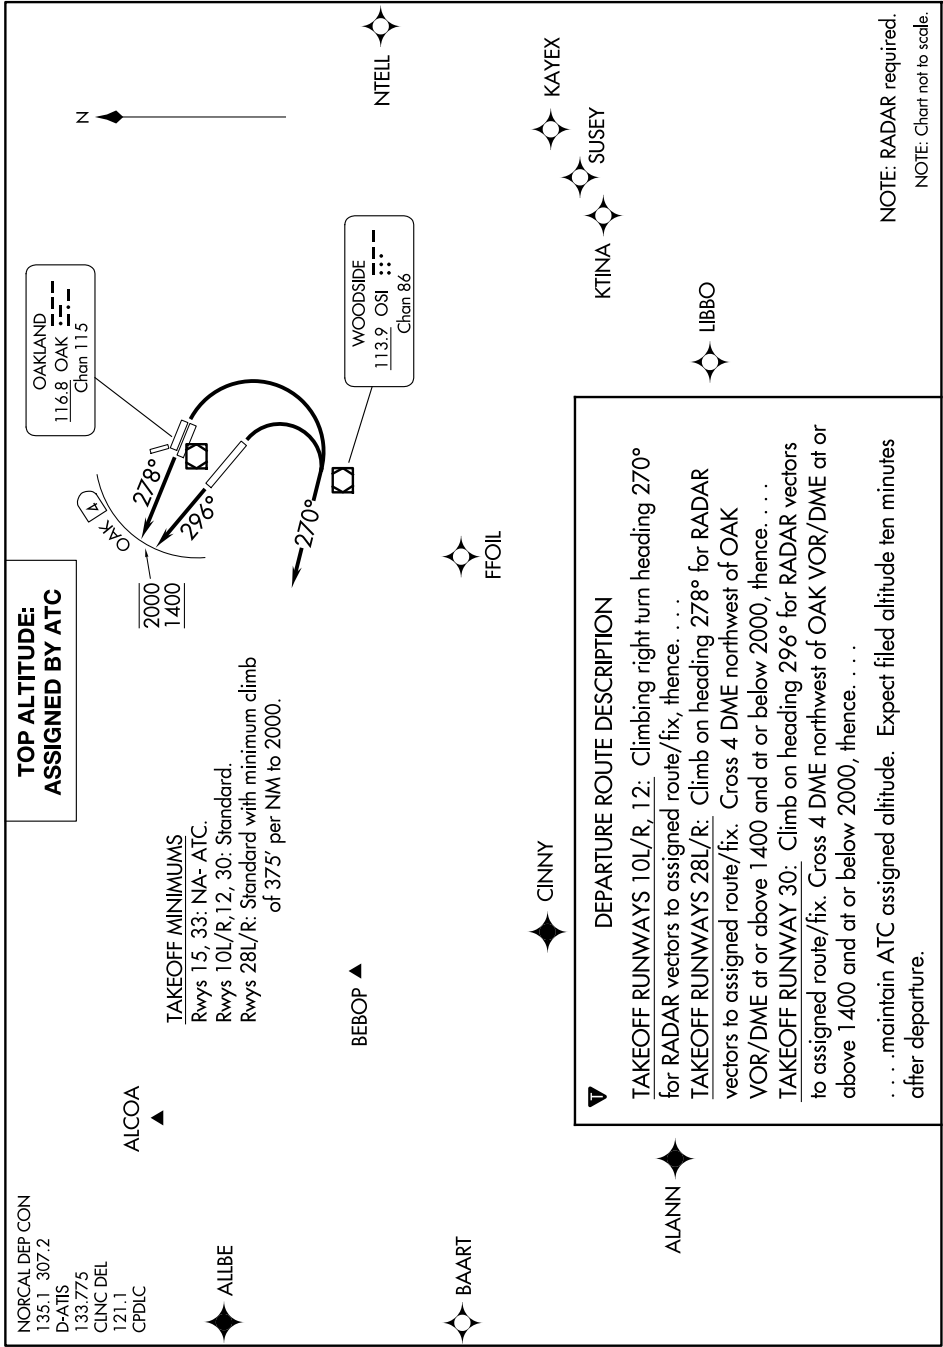

# QUAKE TWO DEPARTURE

AL-294 (FAA)

OAKLAND SAN FRANCISCO BAY (OAK)  
OAKLAND, CALIFORNIA

SW-2 JUN 60 to 09 JUL 2026 11 7-WS

NOTE: RADAR required.  
NOTE: Chart not to scale.

# QUAKE TWO DEPARTURE

SW-2, 11 JUN 2026 to 09 JUL 2026